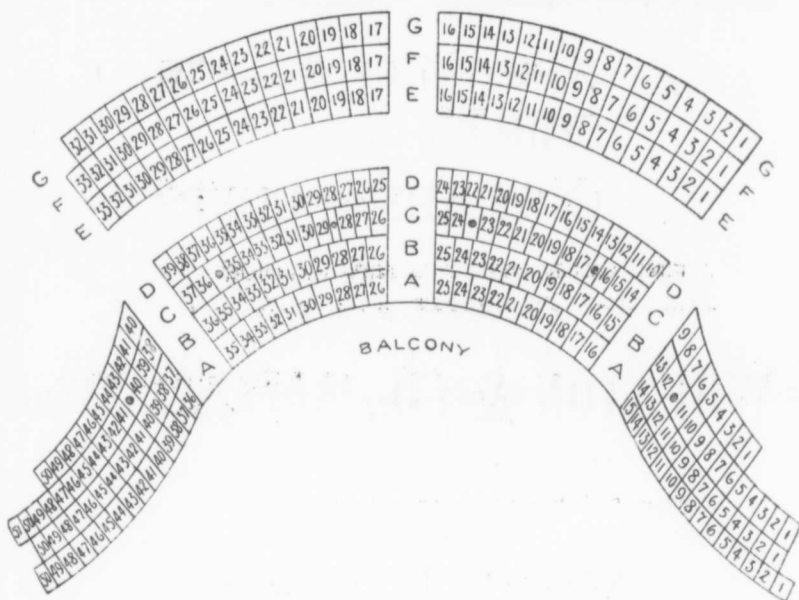

You should have our

Vest Pocket
Map of Toronto

You will often find
it useful

15 and 25 cents. All Stationers

J. G. FOSTER & CO., PUBLISHERS
12 LOMBARD STREET, TORONTO

PRINCESS THEATRE

TORONTO OPERA HOUSE—GROUND FLOOR