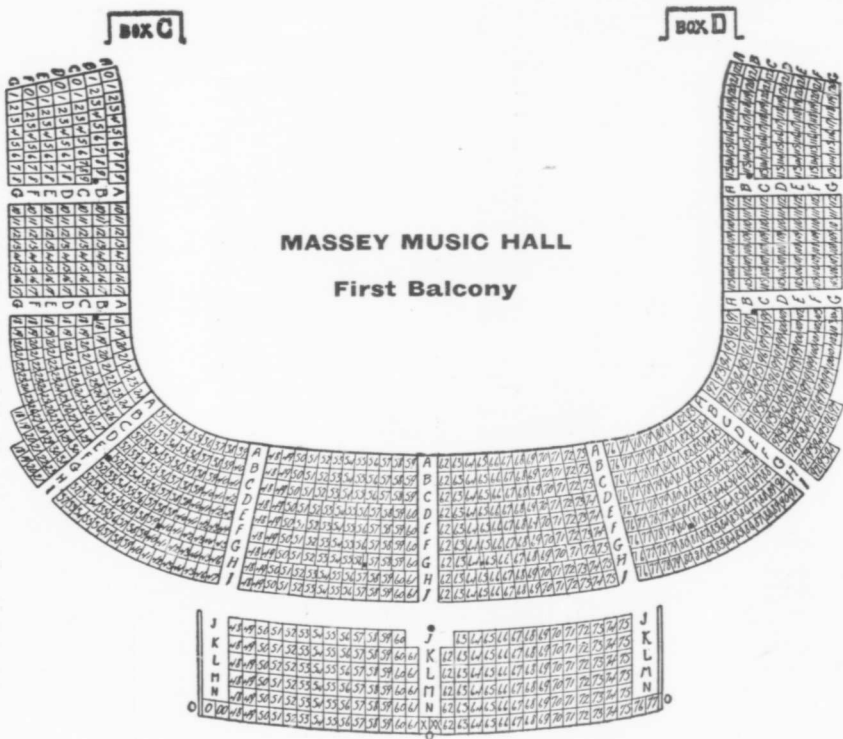

MASSEY MUSIC HALL—FIRST BALCONY