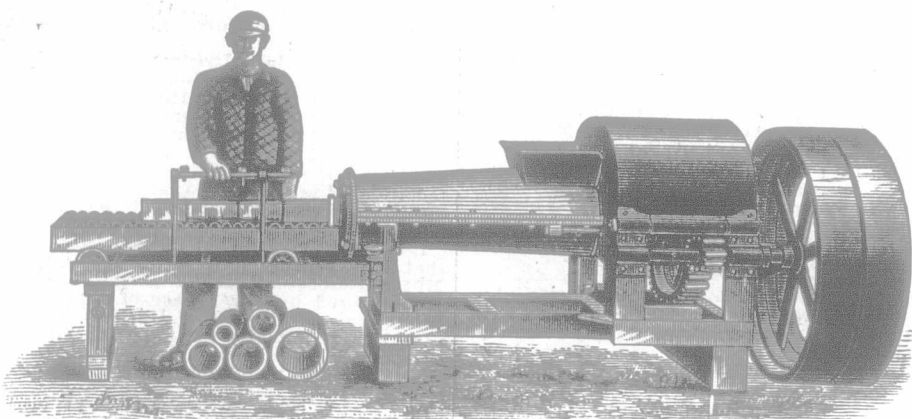

THE OLD RELIABLE TIME-TRIED AND TRUE KELL'S PAT. COMBINED BRICK AND TILE MACHINE.