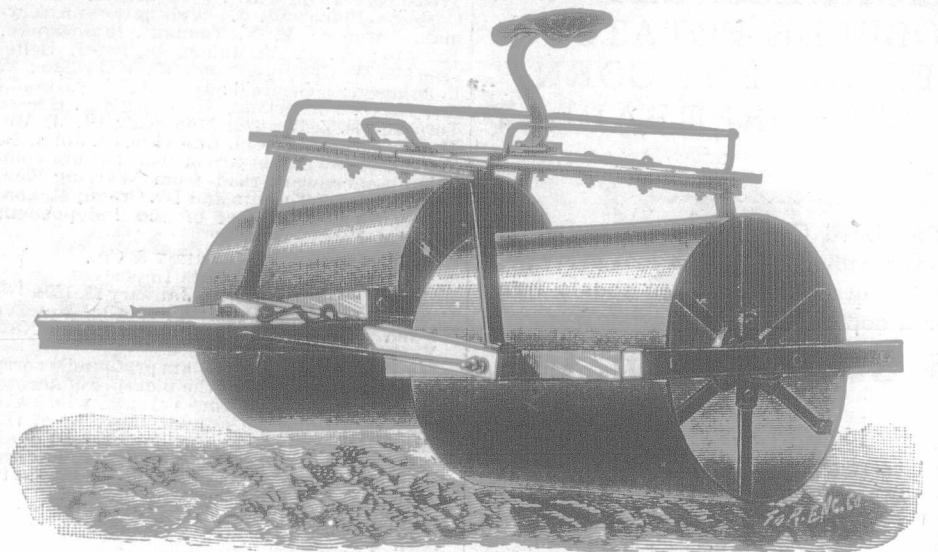

The Best Pulverizer! The Best Cultivator! And The Best Harrow Ever Made.

It has no equal for pulverizing hard clay lumps. It is beyond question the best machine for making a seed bed on inverted sod. For preparing fall plowing for spring seeding, especially in heavy clay soil, where the land is baked or become hard and difficult to move. For cutting up and pulverizing any kind of stubble land, either for the purpose of starting foul seeds or fitting for seeding. It is unquestionably far superior to anything in the market for cultivating any kind of land that is very difficult to subdue. Where every other tool has failed the Spade Harrow will be found to be just the machine needed. We also manufacture the "Daisy" Barrel Churn, Cistern, Well, Force and Wind Mill Pumps, Horse Hay Forks, McKay's Patent Combination Sling. Prices and terms given on application.

THE WORTMAN & WARD MFG. CO. LONDON, 5-a-om ONTARIO.

BAIN BROS.' PATENT IMPROVED MANITOBA ONE-BENCH SLEIGH

Patented January 13th, 1888.

IMMENSELY POPULAR, both in Ontario and Manitoba. It is with difficulty that we can supply the demand for these Sleighs. EVERYBODY wants them, because they are the easiest working Sleigh made. Only a few more left. Send in your orders quick and have the BEST.

BAIN BROS. MANUFACTURING CO. (Ltd.) Brantford, 3-a-om Ontario.

The DALE PIVOTED LAND ROLLER (Patented)

It is unanimously recommended by those farmers who have used it. Orders are now being booked for the spring trade. Description and price furnished on application to 341-om T. T. COLEMAN, SOLE MANUFACTURER, SEAFORTH, ONTARIO.