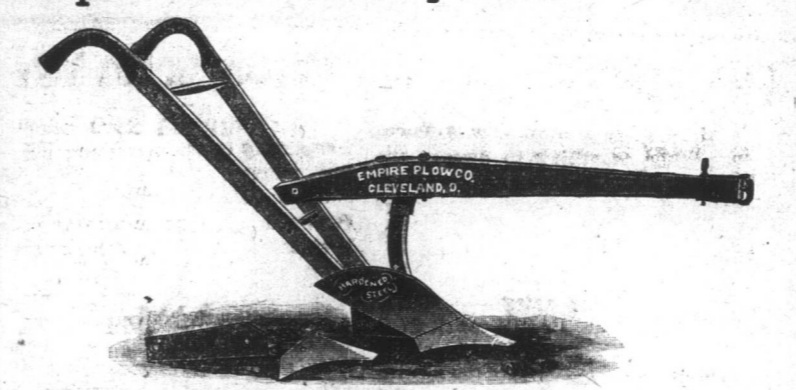

Empire and Massey-Harris Plows!

Empire Plow, small size $3.25 Empire Plow, medium, steel beam $5.50 Empire Plow, medium, 3.75 Empire Plow, large do do 6.50 Empire Plow, large 4.25 Massey-Harris—No. 8 11.50

The parts of these Plows are all guaranteed Steel, AND SUPPLIED WITH ONE EXTRA POINT. Mail your order at once.

Bargains!

Just arrived by S.S. "Rosalind," 2,000 pairs Men's, Women's and Children's Rubbers—given away at half price. Also, 1,000 pairs Men's, Women's and Boys' Sample Boots and Shoes—Patent Leather, Tan and Vici Kid. Selling at our usual Low Prices.

The White Shoe Store, 304 & 306 Water Street. S. B. KESNER, Proprietor.

Job Room Paper,

Direct from the Mills. Not misprints or short ends, but full rolls and perfect throughout. During this week we offer this lot at

6, 8, 10 and 12 cts. Roll (THE CHEAPEST.)

Good Value for Twice the Price. FIRST COME FIRST CHOICE.

R. Templeton's, 333 Water St.

Potatoes, Cabbage, Onions

APRIL 27th, 1911. 100 brls POTATOES, 50 brls CABBAGE, 75 cases VALENCIA ORANGES, 110 cases VALENCIA ONIONS.

Spare Ribs, Jowls, etc.

100 brls SPARE RIBS, 50 brls SMALL JOWLS, 100 brls Extra Navel BEEF, 50 brls Regular Navel BEEF, 200 brls HAM BUTT PORK, 200 brls Am. Granulated SUGAR, 50 casks KERO. OIL—120 test.

THOS. SMYTH CO., LTD. Telephone 471 and 523.

AMERICAN SHIRT WAISTS!

We have just opened our Spring stock of Ladies' American White Lawn Shirt Waists—in very latest styles and pretty effects. Prices range from 85 cents, 95 cents and $1.20, $1.50, $1.70, up to $3.50.

WILLIAM FREW, WATER STREET

WATCH THE WEIGHTS.

Just Received 200 SACKS MOLASSINE MEAL, 100 lbs. Each.

500 SACKS YELLOW CORN, 112 lbs. Each.

400 SACKS CORN MEAL, 100 lbs. Each.

HARVEY & CO.

WE'RE EASY!

Five Dollar Greenbacks are Burning Holes in Our Pockets. Do You Want One? Save the Alphabet Cards in all Pound Packets of Union Brand Tea, bring to us and get the money.

H. W. de FOREST TEA CO'Y.

2,000 Bushels of Mixed Oats,

Landing To-day, ex S.S. "Rosalind."

F. McNAMARA, QUEEN STREET. NEW GROCERY MOLASSES!

Now due, ex Schar "Inga," from Barbados, choice cargo, consisting of— 367! Puncheons, 50 Tierces and 75 Barrels Choice New Grocery Retailing Molasses. Enquire our Price. GEORGE NEAL. april 19

TORONTO moderate v day and ou
Be
A.
FO
Will leave t at 10 a.m. T ing and retu
Bay de V Cat Harbor, O Carmenville, I Indian Isld, S
Freight For Freight
NEWFOU ap 28, 31
QU
"HO
"DE
CO
W
GEO
PRINCE O
Preliminary foundland, vs Preliminary s Admission 30c. General Tickets u
V
Five Dollar Do
Save the A
H. W.