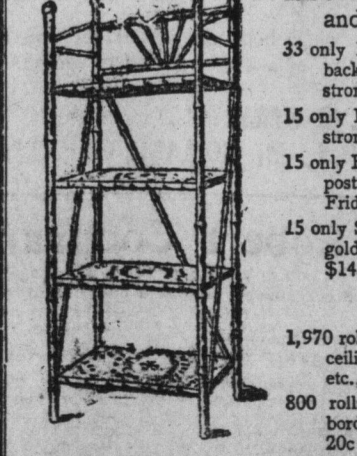

800 rolls of American Gift Wall Papers, match combinations with ceilings and borders, light colours, for halls, parlours, and libraries, regular price 20c single roll, on sale Friday, single roll... .125

Carpets and Curtains. 325 yards heavy English Body Brussels Carpet, with 3/4 border to match, suitable for any room, in green, reds, fawn, etc., our regular price is 85c and 90c per yard, on sale Friday... .68

500 yards Fibré and China Matting, 36 inches wide, all reversible patterns, in scroll designs and fancy checks, in greens, blues, browns, and reds, our regular price is 45 to 60 cents per yard, on sale Friday, per yard... .25

126 square yards English Oilcloth, 4 yards wide, in floral and block designs, suitable for dining-room and kitchen, regular price is 50 cents per square yard, special for Friday, per square yard... .38

350 yards Swiss Sateen Net, 27 to 30 inches wide, in white or ivory, in fine lacy patterns, and heavy borders with fancy scroll centres, regular 40 and 50 cents per yard, on sale Friday... .25

250 Curtains 70es, 1 1/2 x 5 feet, in oak, mahogany, walnut, and cherry, trimmed with brass trimmings, complete with pins, regular price is 60 cents each, on sale Friday, each... .25

100 pairs Fine Nottingham Curtains, 50 and 54 inches wide and 3 1/2 yards long, in white and ivory, Brussels lace effects, suitable for any room, reg. $2.50 and $3 per pair, on sale Friday, per pair... .150