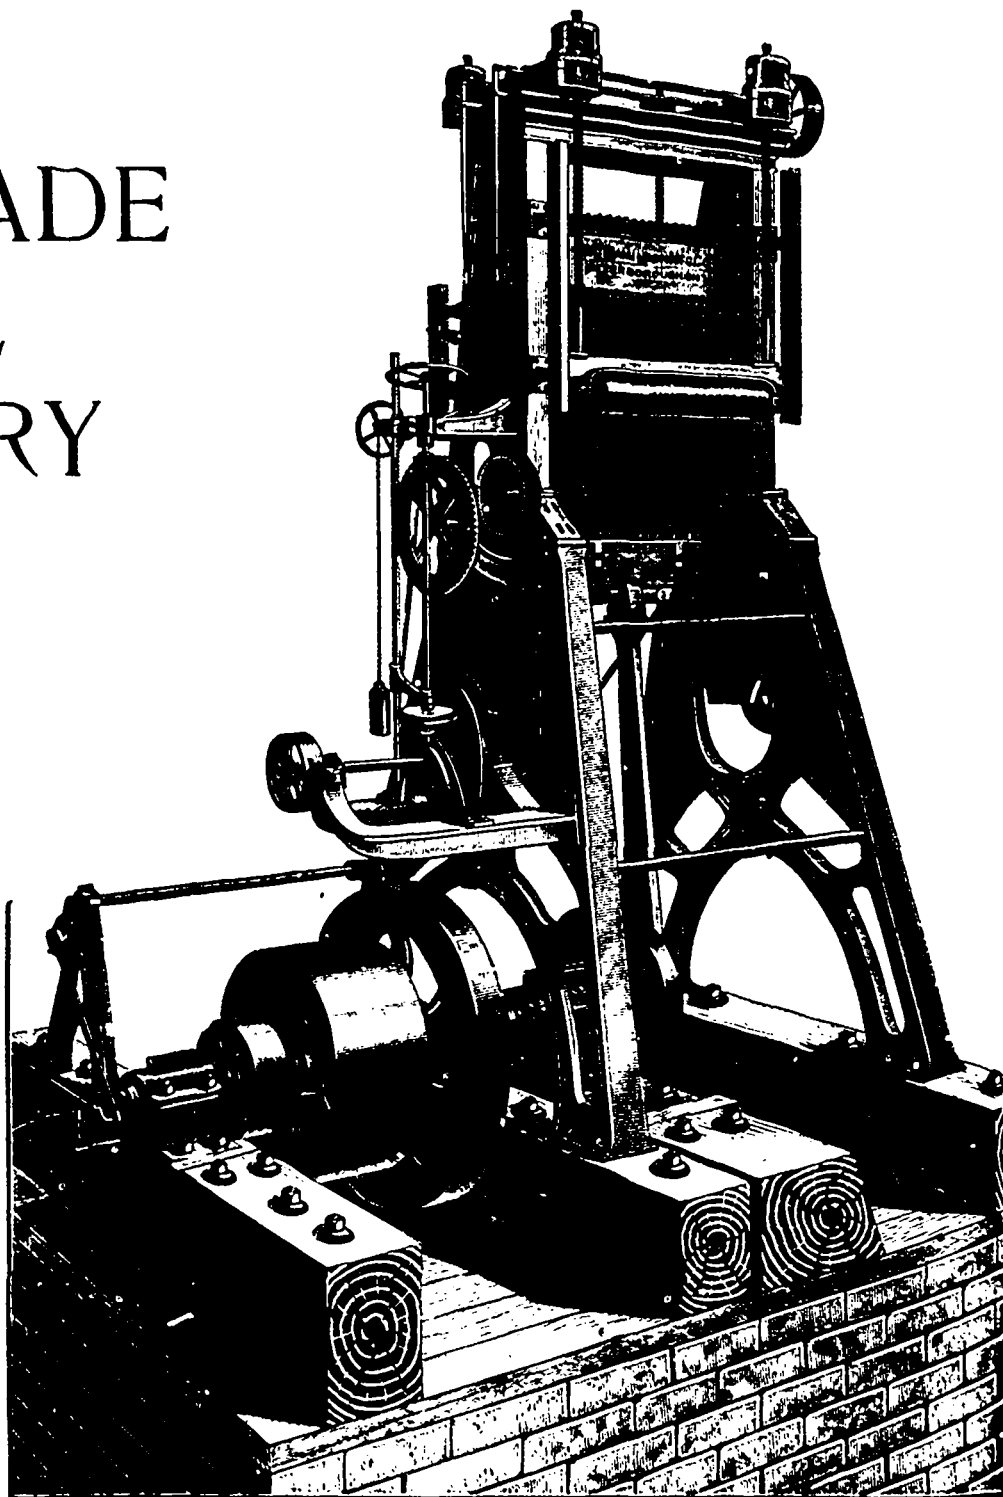

No. 1 IRON FRAME OSCILLATING GANG SAW SASHES OF ALL WIDTHS

We manufacture a
Complete Line of

HIGH GRADE SAW-MILL MACHINERY

Prescott Band Mills
Perkins Shingle Mill Machinery
Covel's Tools for the care of
Saws
Engines, Boilers, Etc.

CATALOGUES ON APPLICATION

We are prepared to furnish plans,
specifications, and build mills
complete of any capacity, or to
remodel old mills.

Write for prices, informing us what
your requirements are.

The Wm. Hamilton Mfg. Co., Limited

Branch Office: VANCOUVER, B.C.

PETERBOROUGH, ONT.