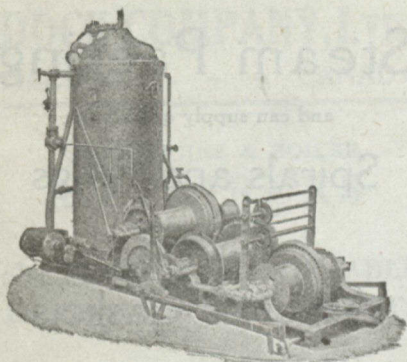

"BEATTY"

HOISTING ENGINES,
DREDGES, STEEL SCOWS,
CLAMSHELL BUCKETS,
SHIP WINCHES, Etc.

M. BEATTY & SONS
LIMITED
WELLAND - - - - ONT.

**Veteran Painters Choose
This White Lead**

Because their own practical experience has convinced them in its use. They know it as the purest, whitest, longest-living white lead made.

If men of experience choose

**BRANDRAM'S GENUINE
B.B. WHITE LEAD**

You are using common sense in profiting by their judgment.

Use this white lead and you'll have a paint that does not disappoint

BRANDRAM-HENDERSON