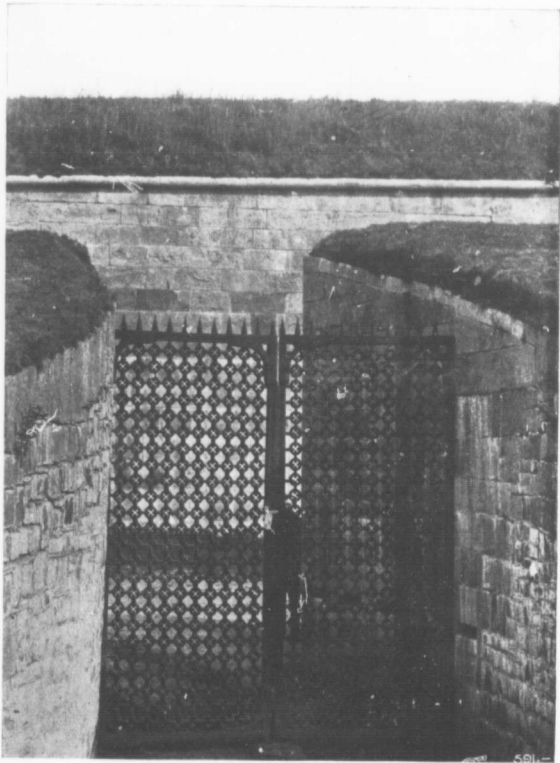

SUNSHINE

Vol. XI.
No. 10

MONTREAL

OCTOBER,
1906

OLD CHAIN GATE AT ENTRANCE TO CITADEL, QUEBEC.