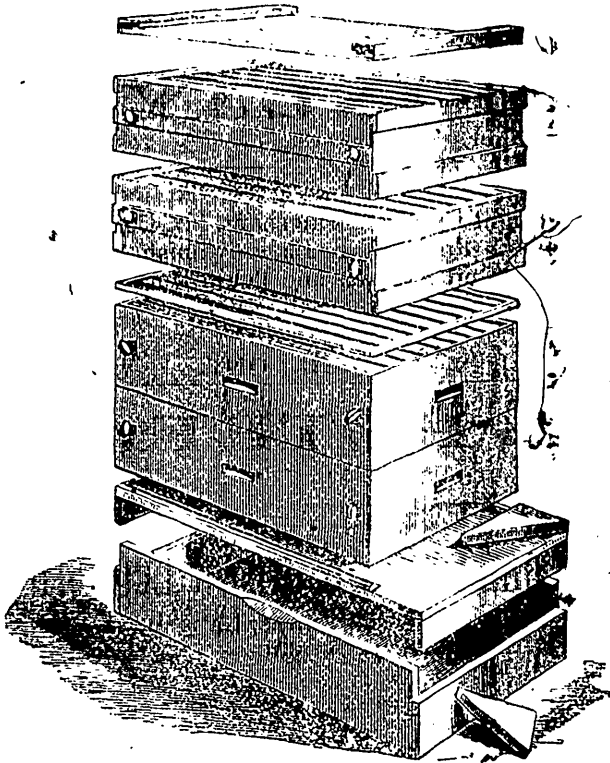

JAMES HEDDON
DOWAGIAC, Mich.

THE COMBINATION HIVE.

This hive, which we now make in two sizes, to hold eight and nine frames, is the best and cheapest in the market to-day. The inside dimensions are

	Length	Width	Depth
Nine frame.....	12 1/2 in.	13 3/4 in.	12 1/4 in.
Eight frame....	10 3/4 "	13 3/4 "	12 1/4 "
The frame measures	12 1/2 "	10 3/4 "	10 3/4 "

NINE FRAME HIVES

Price each in lots of	1	5	10	20	50
No. 33—For extracted honey—Brood chamber, cover, 9 brood frames, second story and 9 extracting frames (same size as brood frames) made up....	1 50	1 40	1 35	1 30	1 20
No. 34—No. 33 in flat	1 15	1 10	1 05		95
No. 35—For Comb Honey—Brood chamber, cover, 9 brood frames, and two supers, suitable for Reversible Honey Board and to hold twenty-seven 4 1/4 x 1 1/2 sections, made up.....	1 12	1 10	1 05	1 00	95
No. 36—No. 35 in flat		87	83	80	75
No. 37—For comb honey—Brood chamber, cover, 9 brood frames, and two supers suitable to take either L rests or skeleton crates. (L rests take 27 4 1/4 x 1 1/2 sections; skeleton crates take 27 4 1/4 x 1 1/2 sections) specify which—made up..	1 12	1 10	1 05	1 00	95
No. 38—No. 37 in flat		87	83	80	75
No. 41—Brood chamber, including frames and cover, made up.	75	83	80	78	75
No. 42—No. 41 in flat		65	62	60	55
No. 43—Second stories, including frames only, made up....	70	75	63	60	55
No. 44—No. 43 in flat		55	52	50	45