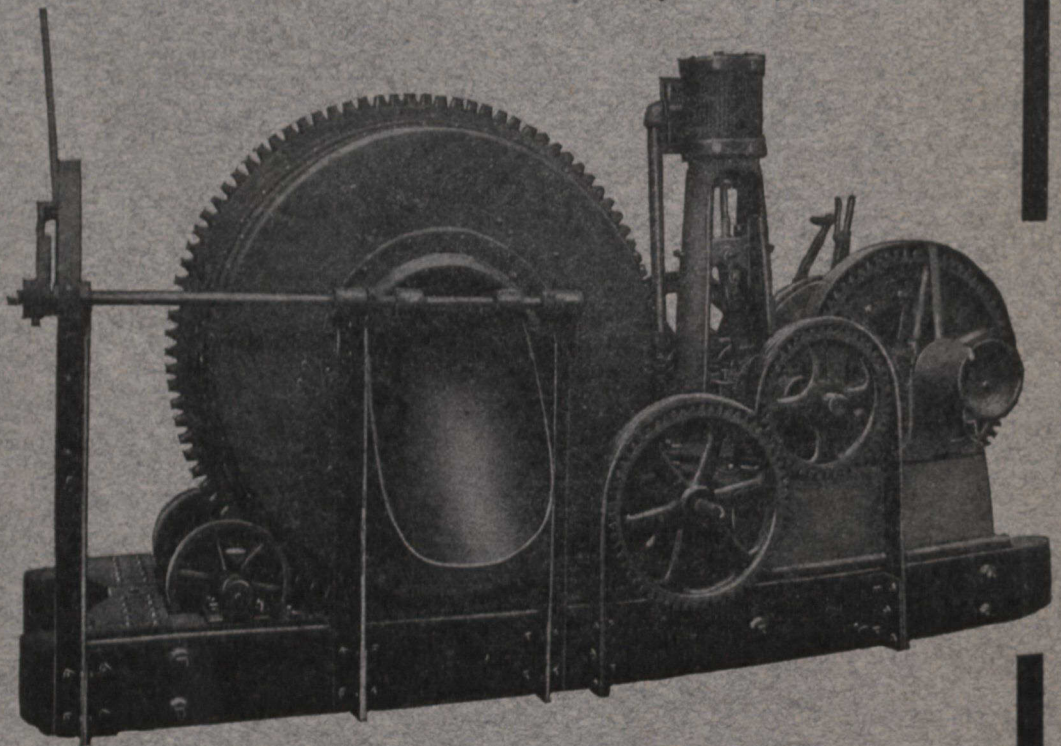

A neat Concrete Mixing and Hoisting Outfit combined

"The Ransome"

Ransome Concrete Mixers have many advantages over all other types. Easy to load—on account of very low feed opening—also the discharge is so simple that time and labor is saved continually. Extremely well built, very simple and efficient in operation. We furnish Ransome Mixers in all sizes, equip-

Should you require a mixer, also a hoisting engine—we can submit you a proposal on an outfit as shown. This Ransome Concrete Mixer has a direct-gear hoisting drum and for all ordinary work this compact outfit has proven itself very satisfactory. We would like your enquiry, anyway, as we can surely satisfy you.