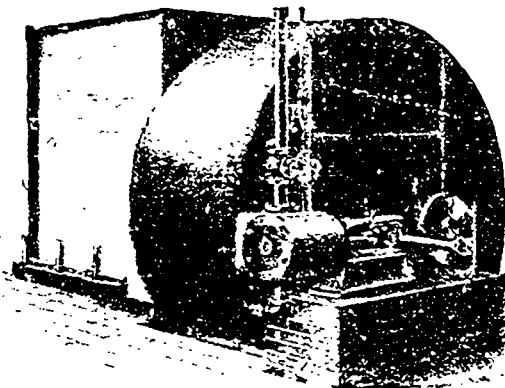

Steam Fans and Heaters

Our Heating and Drying System will interest you—write us.

Brick Dryers

These are of the latest improved type.

Moist Air Kilns

Both forced and natural draft. No checking, warping or case-hardening.

FANS
CUPOLA FANS
BLOWERS
EXHAUSTERS

LUMBER TRUCKS
TRANSFER CARS
BRICK CARS
BRICK TRANSFERS

Dominion Heating & Ventilating Co., Limited

HESPELER, CANADA.

Successors to McEachern Heating and Ventilating Co.

When writing to Advertisers kindly mention THE CANADIAN MANUFACTURER.