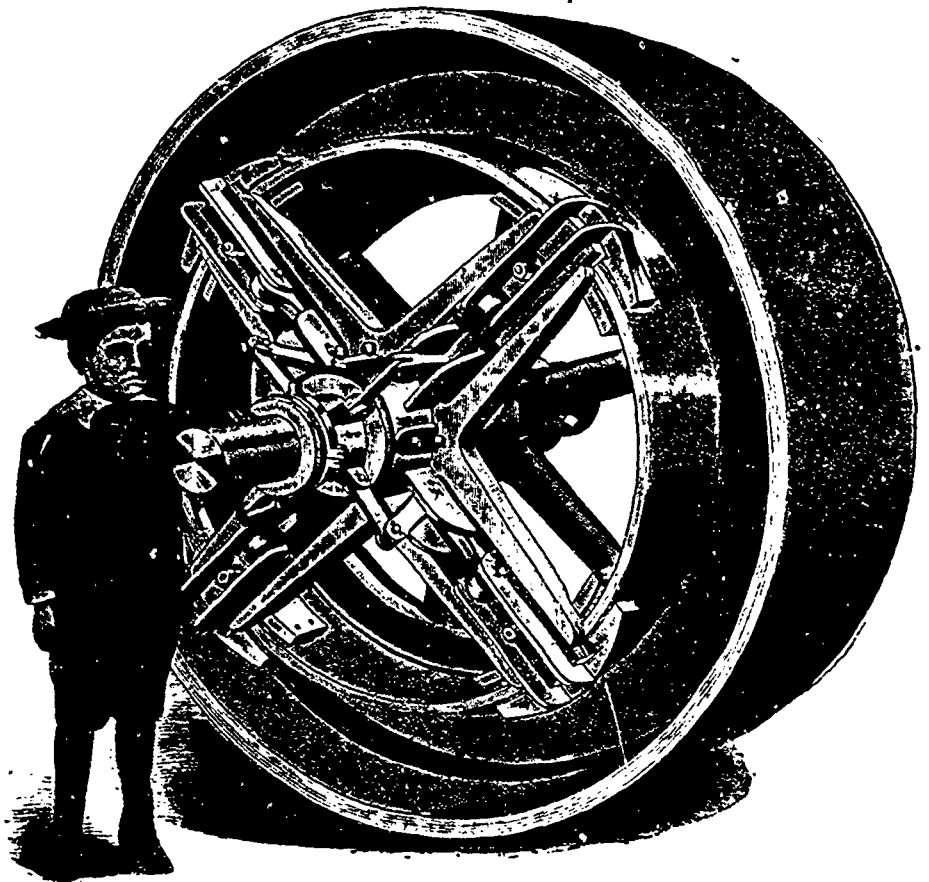

Hill Patent Friction Pulleys

AND CUT OFF COUPLINGS

For Electric Light Stations and all purposes where intermittent power is required.

MILLER BROS. & TOMS,

(Successors to Miller Bros. & Mitchell)

Toronto Office: 74 York Street.

MONTREAL, QUE.

ESTABLISHED 1869.