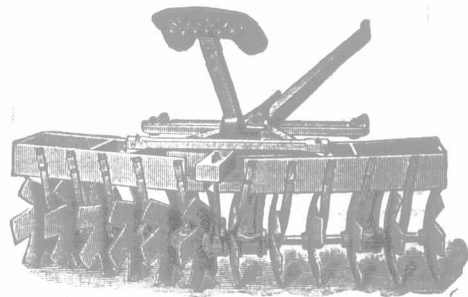

CLARKE'S PATENT

Cutaway Disc Harrow.

This is something entirely new, and supercedes the plow, and will beat any disc or spade harrow in the world. It makes the land in a perfect seed-bed; has a seeding attachment for sowing all kinds of grain. Send for circular with full description free. Address,

SYLVESTER BROS. MFG. CO., LINDSAY, - ONT. 297-f-M