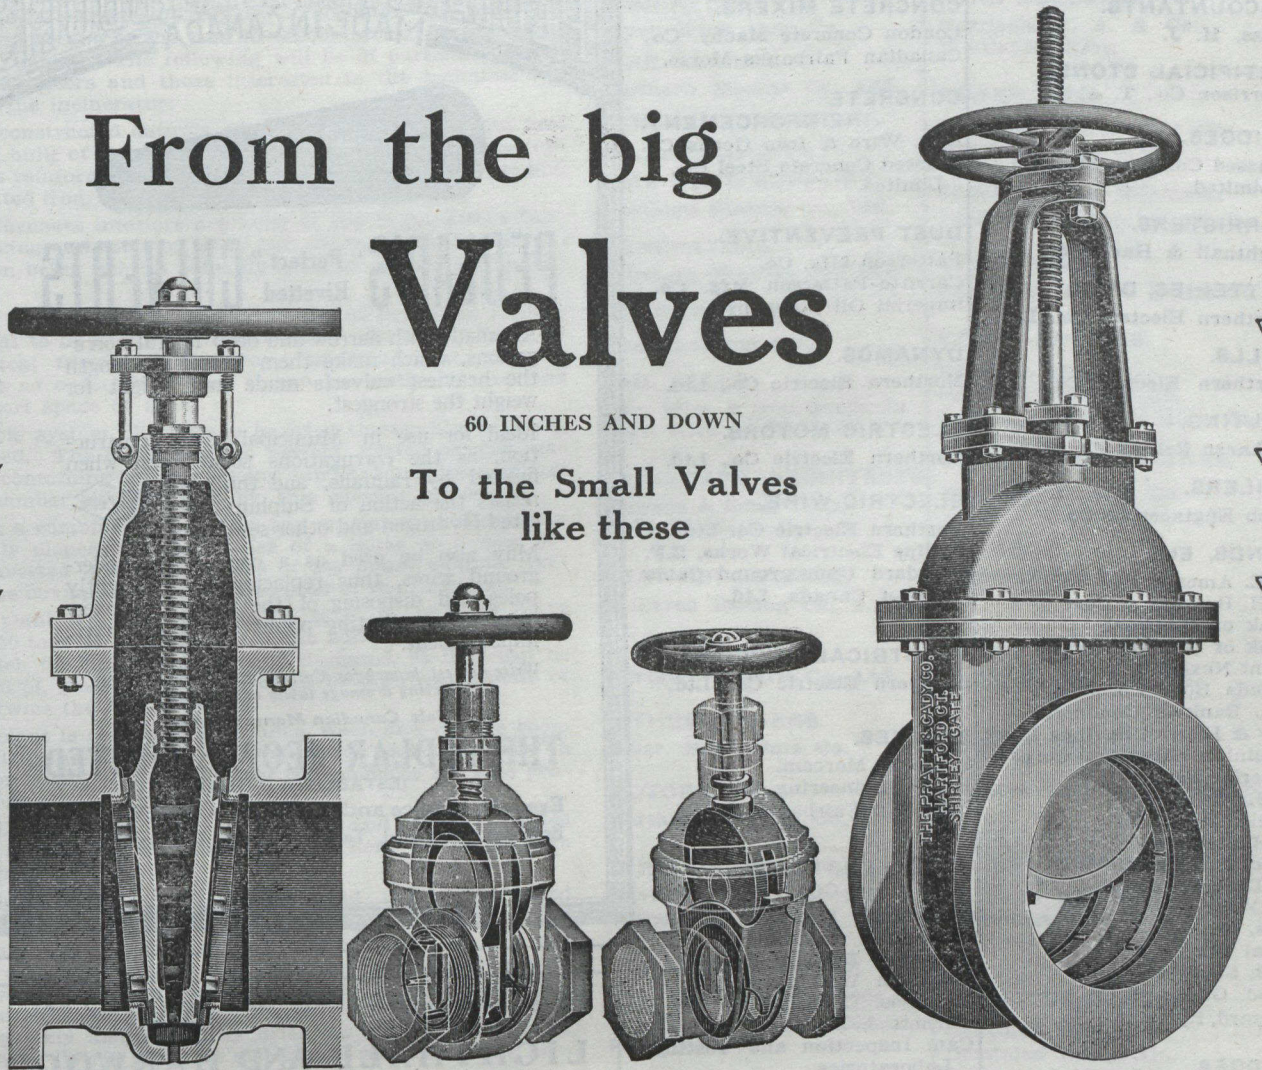

# From the big Valves

60 INCHES AND DOWN

To the Small Valves  
like these

## Pratt & Cady Valves

Meet Every Waterworks Need

with dependable products, specified by leading engineers—now in use in leading waterworks plants—and each valve embodying some improvement over other makes. That slight difference between a PRATT & CADY product and the others makes the Triangle Trade Mark stand for what it does, in the minds of “experienced” users of waterworks valves. The P. & C. series of booklets, form one of the handiest, most useful and complete index of good waterworks specialties obtainable. Send for the set today.