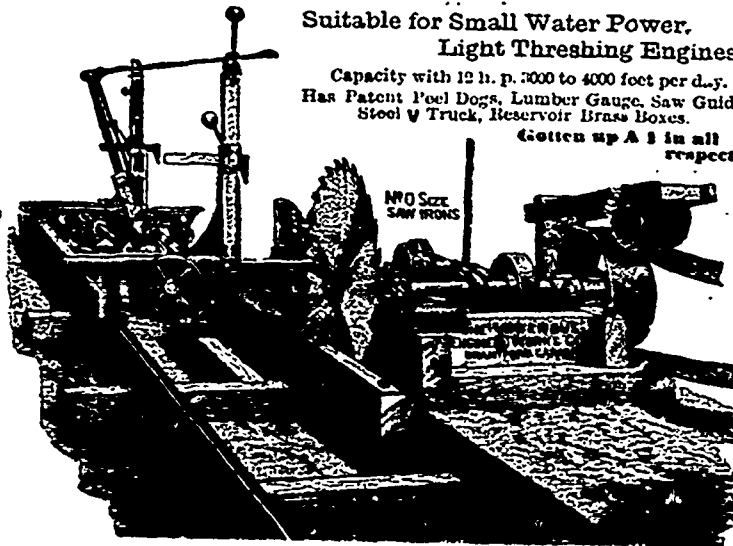

CHEAP AND THOROUGHLY GOOD SAW-IRONS

Suitable for Small Water Power.

Light Threshing Engines

Capacity with 12 h. p. 3000 to 4000 feet per d.y.

Has Patent Peel Dogs, Lumber Gauge, Saw Guide,
Stool & Truck, Reservoir Brass Boxes.

Get up A 1 in all
respects.

AUTOMATIC SHINGLE MILLS. CHOPPING MILLS.
LATH MILLS. DOUBLE EDGERS.
SAWS, SAW TOOLS, and EWART CHAIN for conveying
and elevating.