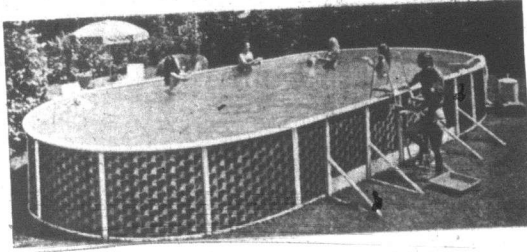

COME ON OUT! TO WEAVERS BIRTHDAY PARTY

OPEN MONDAY (VICTORIA DAY) 9-6

IONA BLENDER WITH ICE CRUSHER
\$35.95

REZ WOOD STAIN
\$6.98 GAL.

WESTMINSTER TRANSISTOR POCKET RADIO
SPECIAL \$2.98

NUTRITE ALL-PURPOSE FERTILIZER 20-5-5 BLEND
20 lb BAG \$1.97

JAMAICA POOLS

18' x 48' \$329.95
32' x 16' x 48' \$699.95
UP TO 36 MONTHS TO PAY

AQUA-MATIC FILTERS by COLECO

CARTRIDGE OR SAND TYPE
834092 — CARTRIDGE TYPE, 100 WATT, FOR POOLS UP TO 3000 GALLONS, 550 G.P.H. CAPACITY, INCLUDES SKIMMER. 8" CARTRIDGE. 34.97
917732 — 11" CARTRIDGE TYPE, 100 WATT, FOR POOLS UP TO 3500 GALLONS, 600 G.P.H. Includes Skimmer. 39.97
982292 — 18" CARTRIDGE, 100 WATT, FOR POOLS UP TO 5000 GALLONS, 650 G.P.H. Includes Skimmer. 56.97
917733 — 18" CARTRIDGE TYPE, 1/4 H.P. FOR POOLS UP TO 8000 GALLONS, 1300 G.P.H. CAPACITY. 77.97

BICYCLES 78.88

9 CUP PERCOLATOR
\$12.98

ROYAL FAMILY SET
\$17.95

POOL SUPPLIES SUN POOL CHLORINE

Concentrate Bulk 24 lb \$39.95
16 oz 5.95
45 lb Pre-measured Tablets 80 x 4 oz pkg carton 79.95
48.95
SUN ALGAECIDE 1 gal jug 3.95
FILTER AID For Cloudy Water Pkg. 3.29