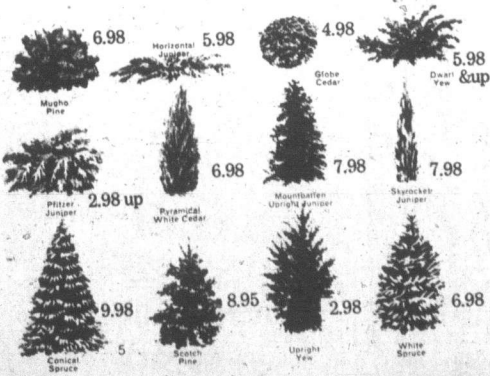

SWIM MASKS \$1.98, \$4.69, \$6.98

LIFE PRESERVER CUSHIONS \$5.98
BRIGHT YELLOW RED OR ORANGE

BATTERY CHARGER \$16.27

JERRY CANS
*GAS — Can be used in 1 - 2 or 5 Gal. Sizes.

1 GAL. WITH SPOUT 420235 2.22
2 GAL. WITH SPOUT 420236 3.22
5 GAL. WITH SPOUT 420238 7.44

OUTBOARD MOTOR LIKE \$300. NEW
43.5 Electric 6x Generator

SUMMER TOYS
CHOOSE FROM A WIDE VARIETY FOR SUMMER FUN — HERE'S JUST A FEW!

POP-A-BALL ACTION GAME 77¢

WATER PUMP AND PAIL 88¢

CAR FERRY \$1.39

DOLL CARRIAGES PRICED FROM \$5.95

EVERGREENS

6.98 5.98 4.98 5.98
2.98 up 6.98 7.98 7.98
9.98 8.95 2.98 6.98

BOX PLANTS 3/1.49 GERANIUMS pot 69¢

WEAVERS DEPT. 1107 STORE LORNE PARK RD.