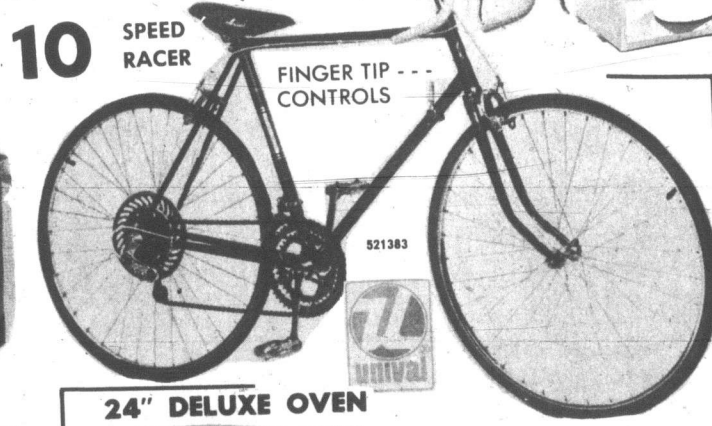

BICYCLES 78.88