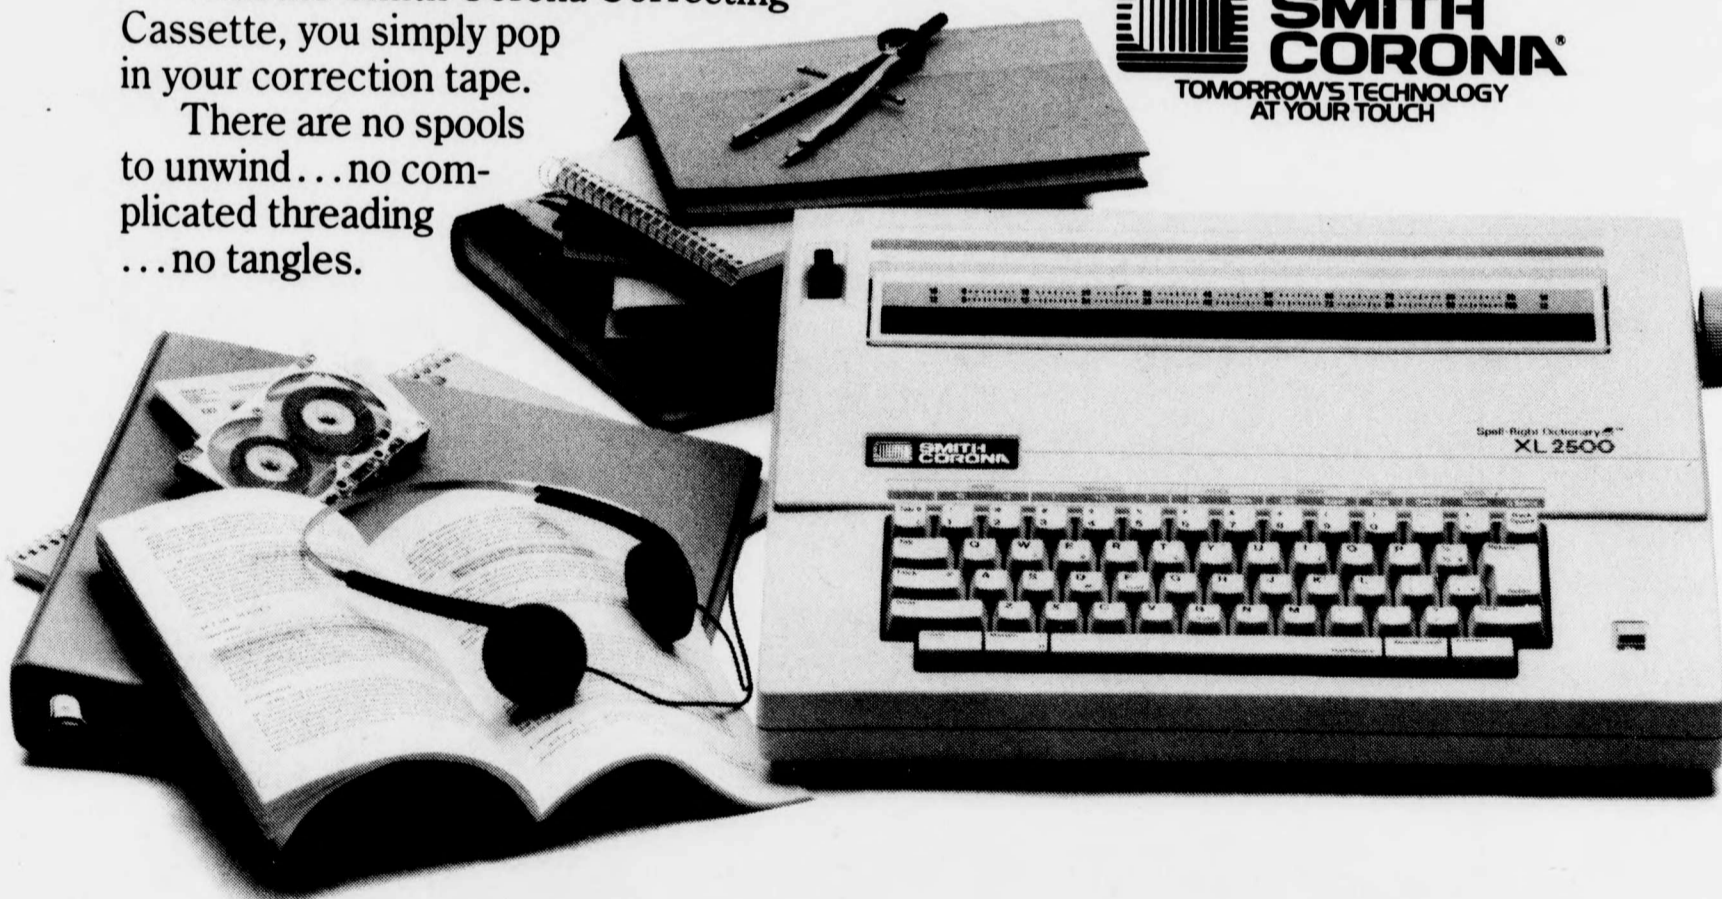

Typing that needs no tutoring.

Students, your assignment today is to learn how to use the Smith Corona XL 2500 typewriter.

Ooops, don't get too settled in your seats. The XL 2500 isn't a very difficult study.

In fact, unlike most electronic typewriters, it's a downright snap to pick up.

The Spell-Right™ 50,000 word electronic dictionary adds new meaning to the word "simple."

WordEraser® erases entire words at a single touch.

WordFind® finds your mistakes before anyone else can.

The XL 2500 even makes correcting mistakes as easy as making them.

With the Smith Corona Correcting Cassette, you simply pop in your correction tape.

There are no spools to unwind... no complicated threading... no tangles.

Of course, we've also added lots of other fine features to the XL 2500.

There's full line correction, Auto Half-Space, Auto Center, even our Right Ribbon System™, which automatically prevents you from using the wrong combination of ribbon and correcting cassette.

Oh, one more feature we forgot to mention — the price. You'll be happy to hear that the XL 2500 is surprisingly affordable.

So you see, the XL 2500 won't just make your writing easier.

It'll also help you with your economics.

**SMITH
CORONA**
TOMORROW'S TECHNOLOGY
AT YOUR TOUCH

For more information on this product, write to Smith Corona (Canada Ltd.), 440 Tapscott Road, Scarborough, Ontario, Canada M1B 1Y4, or call 1-800-387-5272.