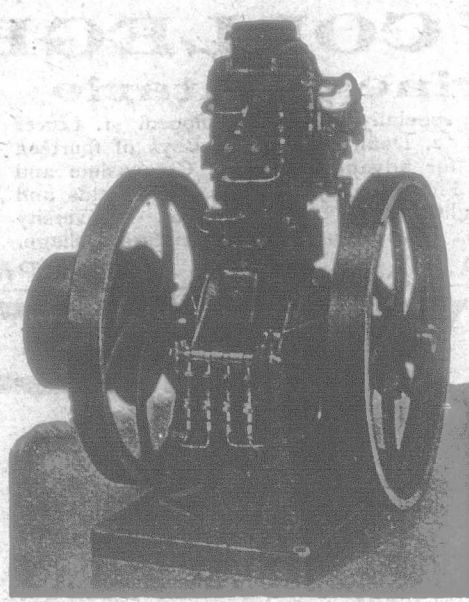

BROWNS

WRITE FOR CATALOGUE WRITE FOR AGENCY

BROWNS NURSERIES,
WELLAND COUNTY, ONT.

The Farmers' Power Plant

BOLINDERS SEMI-DIESEL CRUDE OIL ENGINE

This handy little tool will save you hundreds of dollars. Not alone in replacing labour but in upkeep and running cost as compared with Gasoline engines. A 12 H.-P. Gasoline Engine costs you 30 cents to operate per hour. Our Crude Oil Engine only costs 6 cents per hour. Our engines are designed and built to stand hard work. They will outlive three or four gasoline engines. There is absolutely no risk from fire or explosion as it uses non-inflammable crude oil.