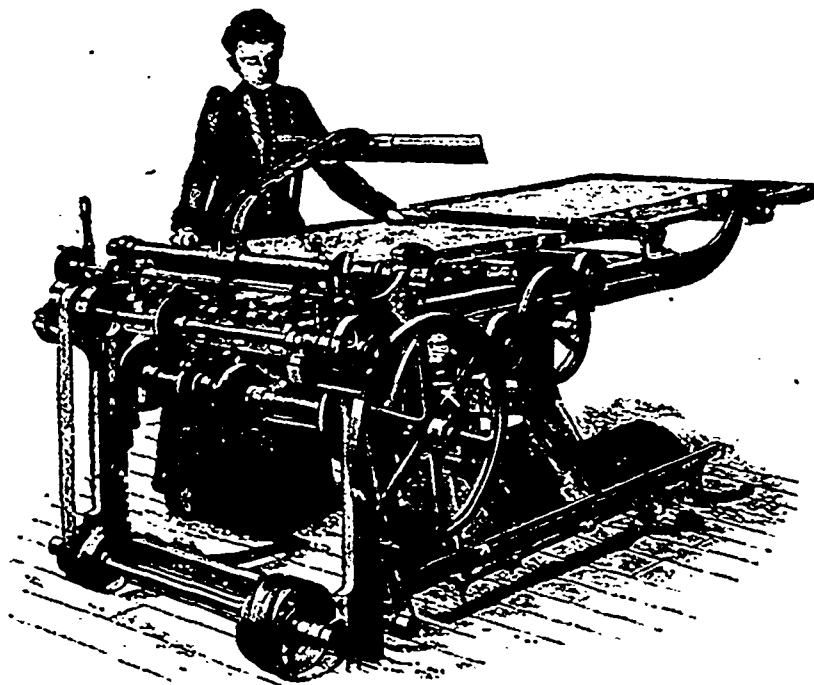

# THE SEYBOLD JOB FOLDER

COMMERCIAL  
JOB PRINTERS

Are doing folding by hand because heretofore NO FOLDER was made, capable of doing the ENTIRE RANGE OF WORK.

## THE SEYBOLD JOB FOLDER

Is the only machine built, which will do all the folding in such an establishment

It folds small sheets and large sheets.  
It makes 2, 3 or 4 folds as may be desired.  
It makes 8, 16, 24 and 32 page signatures.  
It does the work of 4 or 5 girls at one fourth cost.  
It will pay for its cost in less than one year.  
It occupies less space than is required by girls named above.

It does better and more accurate work than hand folding.  
It is capable of rapid and accurate adjustment.  
It needs no expert to change from one signature to another.  
It is sold on thirty days trial, and with the Broadest Guarantee of perfect satisfaction.