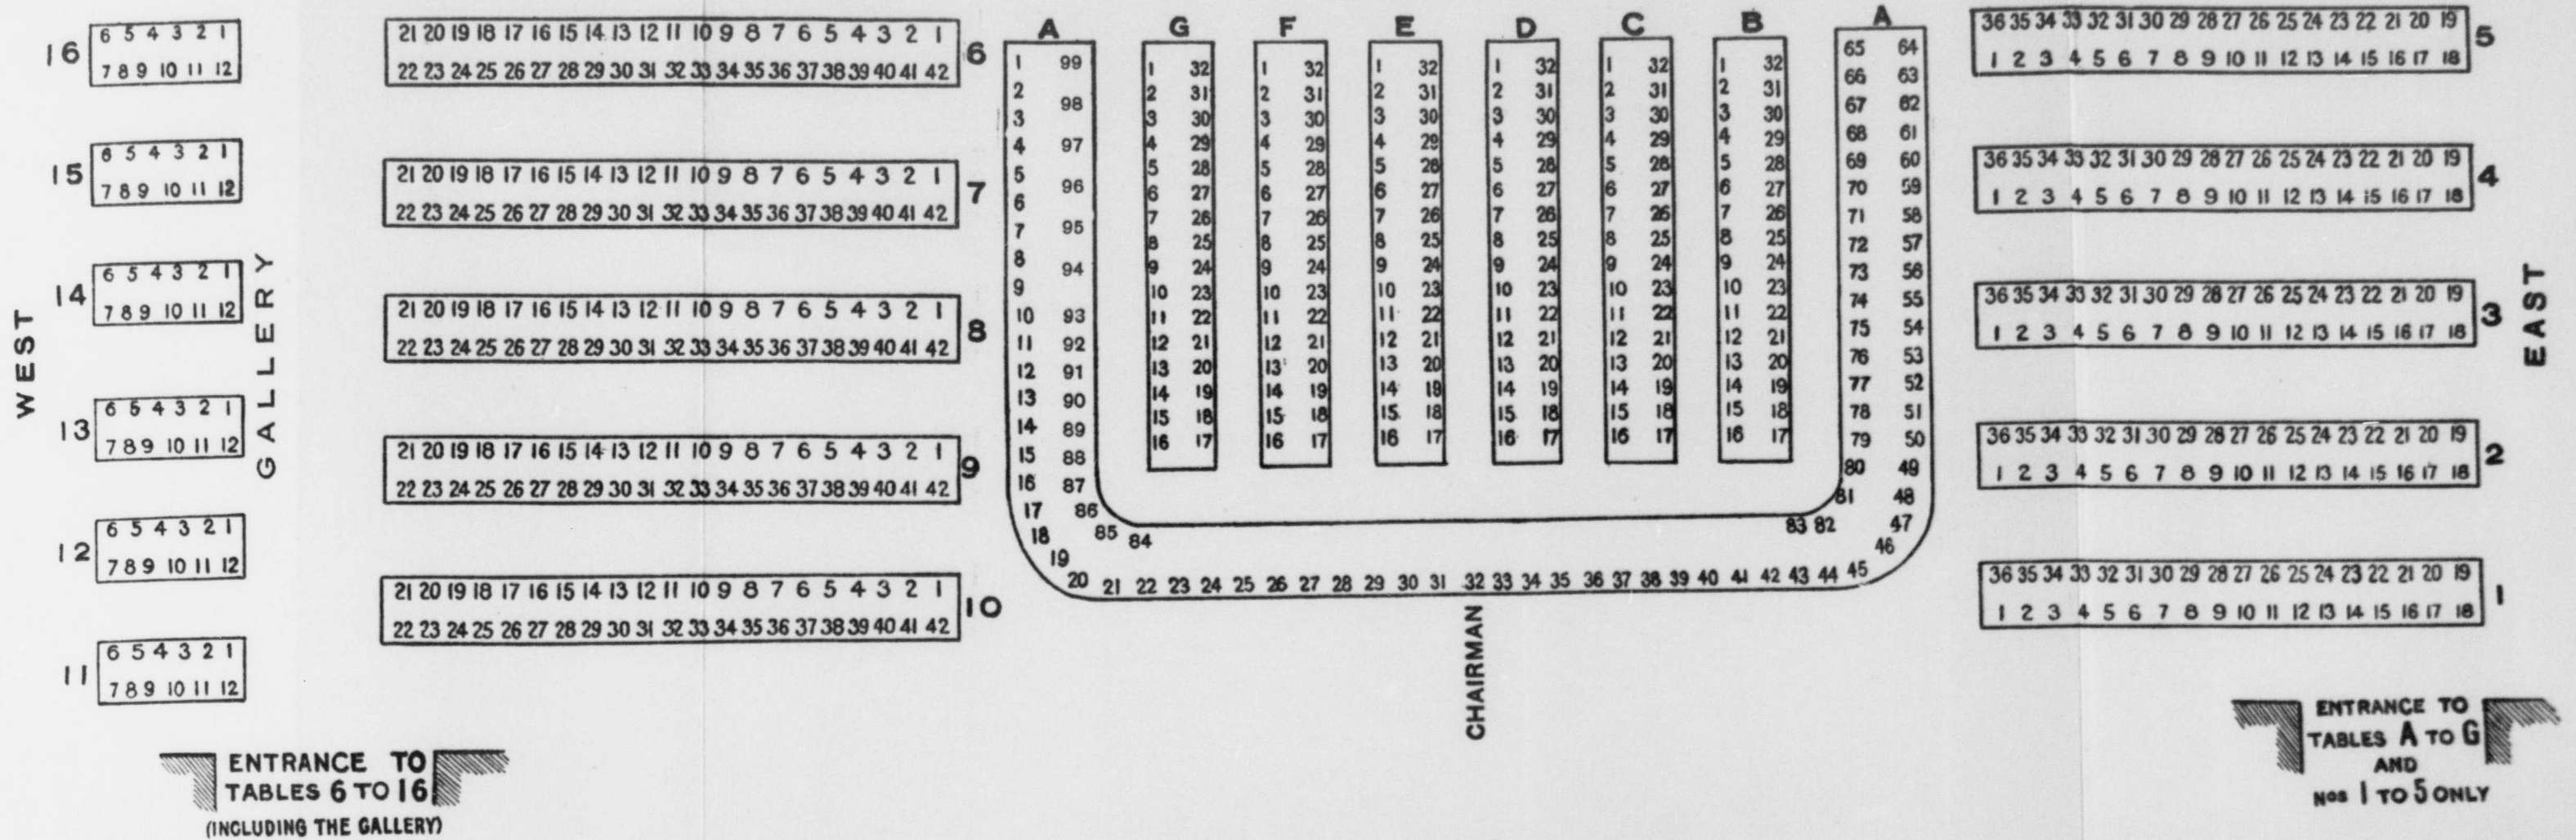

Guildhall

c 76500

PLAN OF TABLES, 22ND OCTOBER, 1926

W.L. Mackenzie King Papers
Memoranda & Notes

PUBLIC ARCHIVES
ARCHIVES PUBLIQUES
CANADA