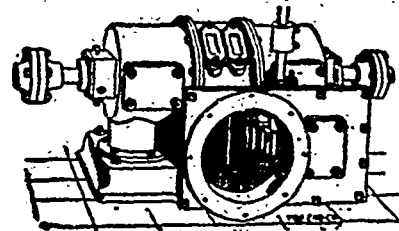

Horizontal Type.

**"LITTLE GIANT"
TURBINE**
....FOR ALL PURPOSES....

HORIZONTAL AND VERTICAL
BUILT IN 44 SIZES.

We guarantee a higher percentage of power from
water used than any other wheel on the market.

Water Wheel Governors, Machine Dressed Gearing, Pulleys, Shafting and Bearings.
Catalogue and Gear List mailed on application. Correspondence Solicited.

J. C. WILSON & CO., - - GLENORA, ONT.

ROLLED THREAD MACHINE SCREWS

Equal
to CUT
THREAD

COST LESS.
HARVEY HUBBELL, BRIDGEPORT, CONN.

WELLAND VALVE MANUFACTURING CO.

Limited, ST. CATHARINES, ONT.
...Manufacturers of ...
**Axes, Edge Tools, Saws,
Farming Implements
and Bicycles.**

The **Firstbrook Box Co., Limited**
**PACKING CASES,
DOVETAIL BOXES,
Bottlers' SHIPPING CASES,
BOX SHOOKS, Etc.**
TOP PINS, SIDE-BLOCKS & CROSS-ARMS
Write for prices. **TORONTO, Canada.**

CARBONIZER A neutral sub-
stance, harmless
to animal fibre
or tissue, while it destroys burrs, etc., as
efficiently as acid. It leaves the wool in
fine condition. Manufactured by the
**Merrimac Chemical Co., 13 PEARL ST.
BOSTON.**