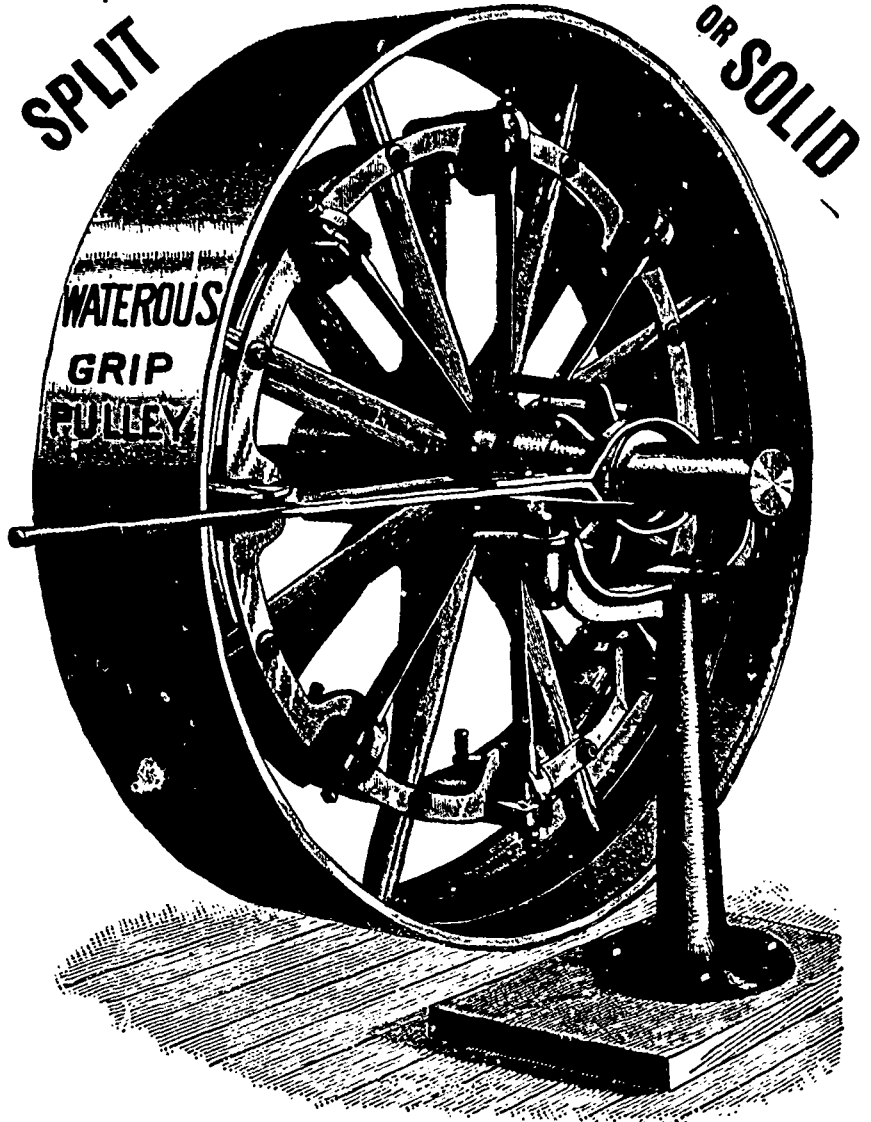

The Royal Electric Company has recently installed electric light plants in Huntsville and Bracebridge. Each of these plants are of a total capacity of 500 lights and the parties for whom they have installed the plants have met with unprecedented success in canvassing for lights and expect to double the size of these plants during the coming year.

The Royal Electric Company last week shipped two car loads of electrical machinery to Messrs. Stuart and Harper of Winnipeg, Man., the plant consisting of a 50 light arc dynamo of their Thomson Houston manufacture, 2000 c. p., 60 arc lamps and a 1500 light alternating dynamo complete with the necessary transformers, wire and other equipments.

The Bull Electric Light Co., Limited, of Toronto, report recent sales to the Warton Electric Light Co., one 50 light 4 ampere dynamo (this is an increase order, making total capacity of Warton plant, 100 arc lamps or equivalent in series incandescent lamps, of which large numbers are in use.) Also Knechtel Furniture Co., Hanover, 105 light automatic incandescent dynamo and lamps; Toronto Engraving Co., one electric motor, etc. The Bull Co.'s new key socket for series incandescent lamps is having a large sale, as it fits both Heisler and Bernstein lamps and its circuit closing device is simple and positive without requiring renewals. Porcelain fittings are used in this socket.

300 H. P. GRIP PULLEY. FROM PHOTOGRAPH OF PULLEY FURNISHED ROYAL ELECTRIC CO., MONTREAL.

Write for prices on any pulley or coupling needed, also plain split cast iron pulleys.

**WATEROUS
BRANTFORD
CANADA**
HIGH GRADE MACHINERY

Please mention the ELECTRICAL NEWS when corresponding with advertisers.