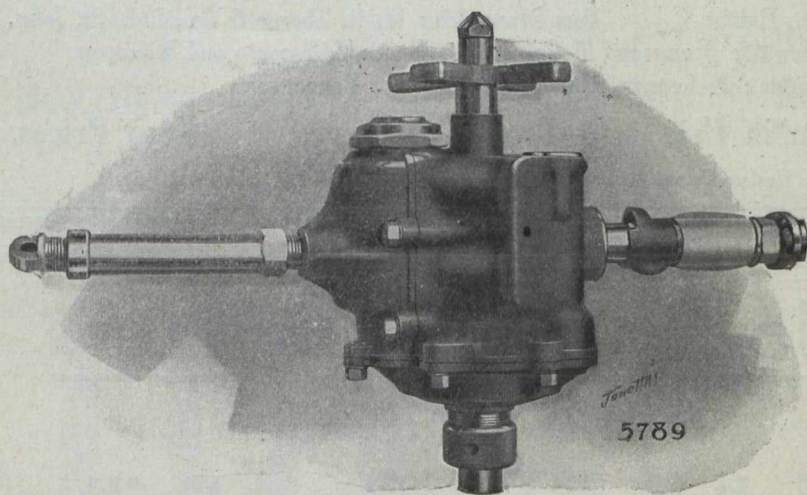

# A CONVENIENT TOOL FOR A GREAT MANY REPAIR JOBS

A PORTABLE pneumatic Metal Drill will save many times its cost on repair and construction work about the mine.

A "LITTLE DAVID" Drill is a most satisfactory tool for this work because of its simplicity and its great pulling power.

It's an easy tool to keep in good order as it has very few parts and these are well made.

Let us send you a catalog showing "LITTLE DAVID" construction and range of sizes.

---

**CANADIAN INGERSOLL RAND COMPANY, LIMITED**