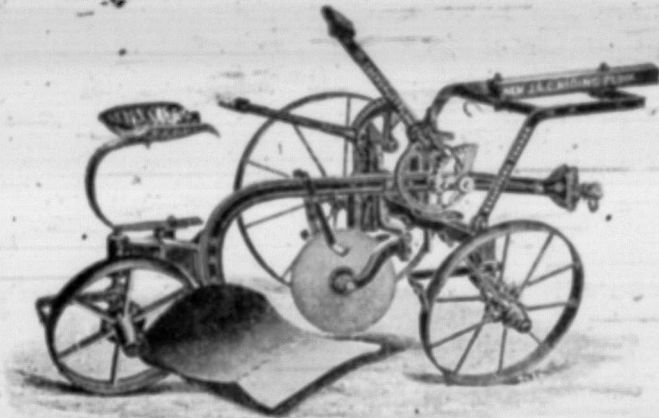

Economy and Effectiveness

Raising and lowering made easy by Eccentric Lifting Device

Pole can instantly be shifted from side to side for two, three or four horses.

ARE perfectly embodied in the **J. G. C. Sulky**. No part is unessential; yet the construction includes every part requisite to do the best work with least effort.

Its distinctive features include the turning of the axle on a king bolt—this adapts it especially for work in rough lands. The seat is located so that the driver can constantly see the turning furrow—ensuring the best work.

Get the Cockshutt agent to show you this, "The Best of Frameless Sulky Plows."

COCKSHUTT PLOW CO. LIMITED

WINNIPEG

REGINA

CALGARY

EDMONTON

The Wonderful 20th Century Lamp

Burns More Air Than Coal Oil

No Smoke! No Dirt! No Danger!

This lamp is one of the wonders of the age. Will give the Farmers all over the country a moveable light better and cheaper than electricity.

We can put one of our burners on any ordinary lamp, and make the same oil supply give forth a hundred candle power.