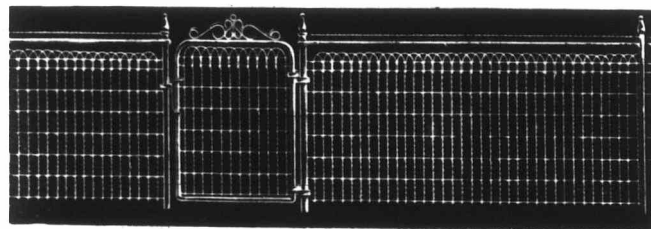

Enhance the Value of Your Property

And Improve its Artistic Appearance by erecting
CYCLONE WIRE FENCES—They are very Ornamental and Durable, and are enamelled in either green or white. 10 styles, from 18c. to 95c. a running foot, erected. Special Prices to Churches