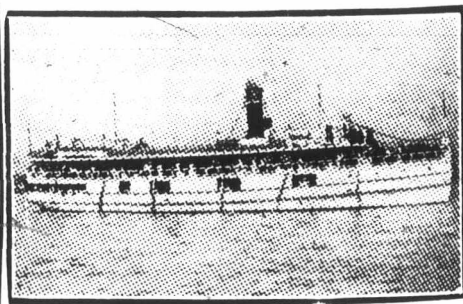

SEASON 1911
OLCOTT BEACH
EXCURSIONS

VIA
New Steel Steamer
"OLCOTT"
TORONTO-OLCOTT LINE
8 Wellington Street E.
Phone Adelaide 340

Church Chime Peal BELLS
Memorial Bells a Specialty.
McShane Bell Foundry Co., Baltimore, Md., U.S.A.