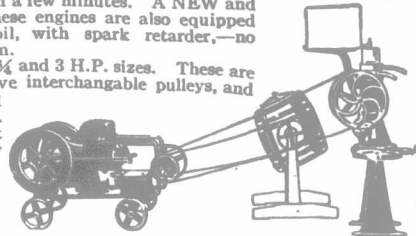

NEW FEATURES AND LATEST IMPROVEMENTS

The new Gilson 100% SERVICE ENGINES, 4 H.P. and upwards, are equipped with our new friction clutch pulley with five interchangeable rims, each of a different diameter. Change to the proper speed for every job in a few minutes. A NEW and EXCLUSIVE GILSON FEATURE. These engines are also equipped with a magneto, without batteries or coil, with spark retarder,—no cranking necessary. A child can start them.

We also make 60-SPEED engines in 1½ and 3 H.P. sizes. These are mounted on truck, with line shaft and five interchangeable pulleys, and we will send you full descriptive literature. We are making special prices to the first purchaser of one of these engines in every locality. Write NOW.

Agents Wanted

GILSON MFG. CO., LTD. 2209 York St., Guelph, Ont.