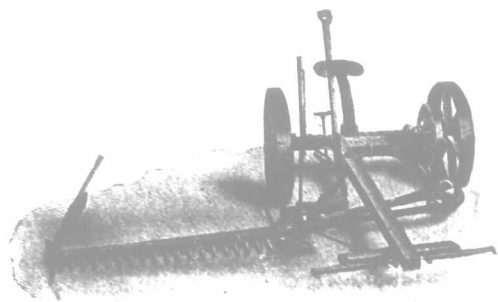

Serves You Right

The DE LAVAL CREAM SEPARATOR

100 per cent. Satisfaction

CATALOGUE FREE.

The De Laval Separator Co.

173-177 WILLIAM STREET,

WINNIPEG.

MONTREAL.

VANCOUVER.

The Great Dain Line of Hay Machinery

DAIN Verticle-Lift Mower

has the internal compensating gears, floating bar, light draft, no neck weight. Is easiest-running mower on the market. Take no other. Ask your agent to get one for you.

MENTION THIS PAPER.

DAIN Side-Delivery Rake

is the strongest and most up-to-date on the market.