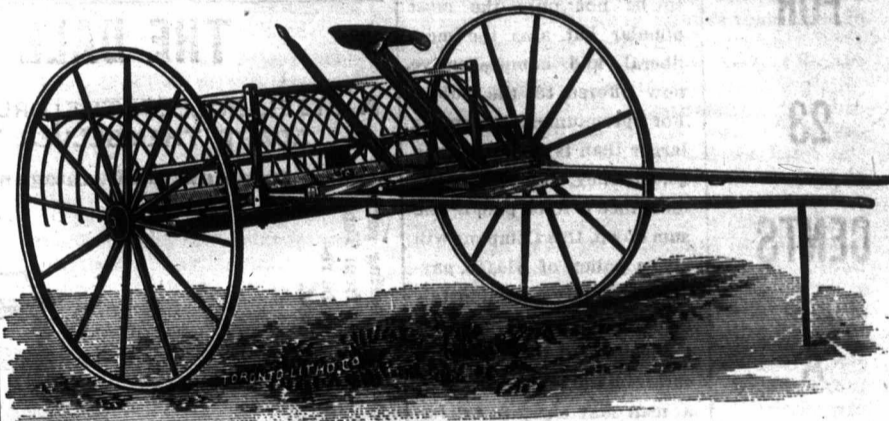

THE MERCER KNOTTER

THE SIMPLEST IN THE WORLD. ONLY FOUR WORKING PARTS. NO DISK WHEEL. NO KNIFE ARM. NO PLUNGER BOLT. NO WASTE TWINE. CUTS ONLY ONE COORD. TIES A KNOT WITH LESS TWINE THAN ANY BINDER MADE.

THE "MERCER MOWER."

The sweetest cutting machine made. All the latest improvements. Built either with 2½ or 3-inch sections.

- MERCER MOWERS, BINDERS, RAKES. -

THE "PERFECTION TIGER RAKE."

HIGH WHEELS. SUREST AND EASIEST TO DUMP AND CLEAR ITSELF OF ITS LOAD. FARMERS, DON'T BE DELUDED INTO BUYING CHEAP FRICTION RAKES.