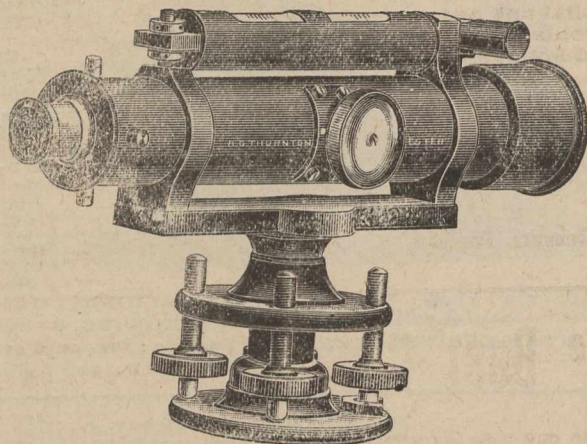

TELEGRAMS:
DRAWING—MANCHESTER.

A. G. THORNTON,
Practical Manufacturer. Exclusively Trading in this Branch.
99 St. Mary's Street, - MANCHESTER, ENG.

No. 5132. The Standard Level.

English make 12 in. Telescope. Improved Pattern with Polished Mahogany Case and Tripod. Complete £8 10s., as illustrated.