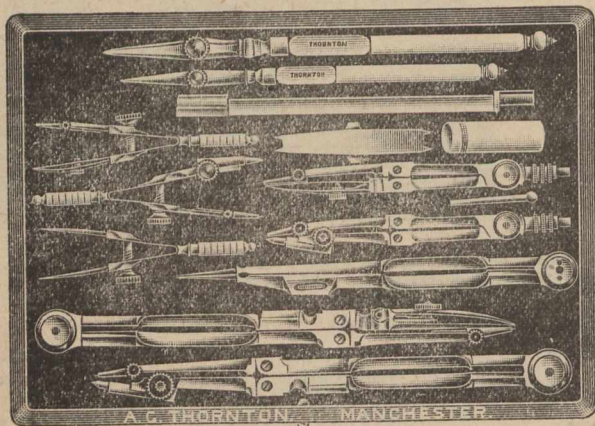

DRAWING AND SURVEYING INSTRUMENTS, ETC.

English Make - The Latest, Best and Cheapest.

The ideal Cases.

No. 5148. This Set in Electrum. Best Quality, with Needle Points and Double Joints, in Morocco flat Pocket Case, complete.

The most practical and serviceable Case, as also the cheapest for the quality ever offered. Compasses 6 in., and other instruments in proportionate sizes.

No. 5149. Same Set in Square Polished Walnut Case, with lock and key. Complete and extra, 4½ inch. Jointed Drawing Pen.