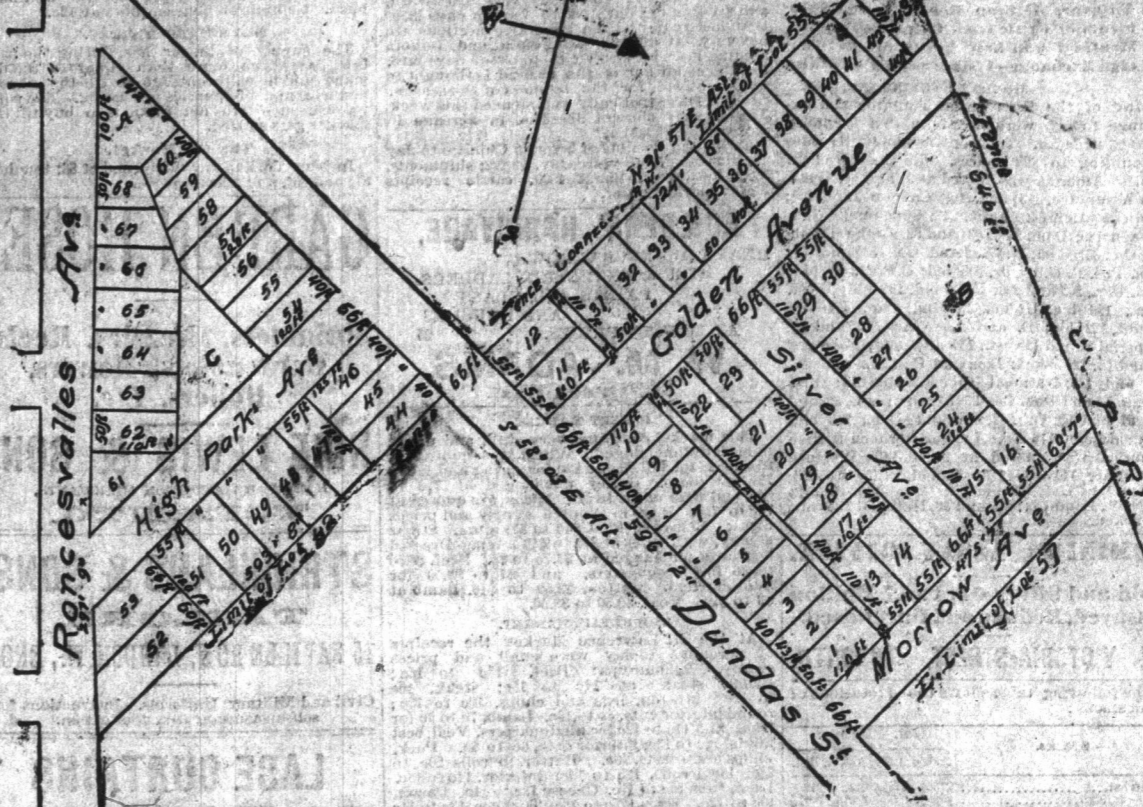

WE NOW OFFER. AENEAS ROAD-140 FT. Sales Last Week, $50,000.

WE NOW OFFER. YONGE STREET-35 FT. MACPHERSON AVENUE-100 FT.

WE NOW OFFER. MACPHERSON AVENUE-100 FT. MASTERS AVE-60 FT.

WE NOW OFFER. DOPLAR PLAINS ROAD-50 FT. RATHNELLY CRESCENT-100 FT.

WE NOW OFFER. AENEAS ROAD-140 FT. Sales Last Week, $50,000.

WE NOW OFFER. YONGE STREET-35 FT. MACPHERSON AVENUE-100 FT.

WE NOW OFFER. MACPHERSON AVENUE-100 FT. MASTERS AVE-60 FT.

WE NOW OFFER. DOPLAR PLAINS ROAD-50 FT. RATHNELLY CRESCENT-100 FT.

WE NOW OFFER. AENEAS ROAD-140 FT. Sales Last Week, $50,000.

WE NOW OFFER. YONGE STREET-35 FT. MACPHERSON AVENUE-100 FT.

WE NOW OFFER. MACPHERSON AVENUE-100 FT. MASTERS AVE-60 FT.

WE NOW OFFER. DOPLAR PLAINS ROAD-50 FT. RATHNELLY CRESCENT-100 FT.

WE NOW OFFER. AENEAS ROAD-140 FT. Sales Last Week, $50,000.

WE NOW OFFER. YONGE STREET-35 FT. MACPHERSON AVENUE-100 FT.

WE NOW OFFER. MACPHERSON AVENUE-100 FT. MASTERS AVE-60 FT.

WE NOW OFFER. DOPLAR PLAINS ROAD-50 FT. RATHNELLY CRESCENT-100 FT.

WE NOW OFFER. AENEAS ROAD-140 FT. Sales Last Week, $50,000.

WE NOW OFFER. YONGE STREET-35 FT. MACPHERSON AVENUE-100 FT.

WE NOW OFFER. MACPHERSON AVENUE-100 FT. MASTERS AVE-60 FT.

WE NOW OFFER. DOPLAR PLAINS ROAD-50 FT. RATHNELLY CRESCENT-100 FT.

WE NOW OFFER. AENEAS ROAD-140 FT. Sales Last Week, $50,000.

DUNDAS - STREET PROPERTY. EAGER & FAULKNER offer for sale these two splendid parcels of land.

EAGER & FAULKNER offer for sale these two splendid parcels of land situated on Dundas street, west of the Railway Bridge.

EAGER & FAULKNER, Agents, 21 ADELAIDE ST. EAST.

ST. MATTHEW'S WARD PROPERTY. SATURDAY, MAY 5. Building Lots!

IN THE NOW POPULAR Ward of St. Matthew. EVERY SATURDAY

For three weeks, viz., Saturday, 5th, 12th and 19th of May, at 2.30 p.m., I will offer a large amount of St. Matthew's Ward property by public auction.

SALE ABSOLUTELY WITHOUT RESERVE. Next Saturday I will offer 25 or 30 Building Lots on

BROADVIEW AVE., WITHROW - AVE., Sparkhall-ave., Hampton-ave.

The above property is within ten minutes walk of the Parliament Street Railway service and about twelve minutes from Queen Street service.

There is no section of the city that has developed so rapidly as St. Matthew's Ward during the past five years.

TERMS: Ten per cent. at time of sale, 20 per cent. more within fifteen days, and the balance may remain on mortgage for three years at 6 per cent. half-yearly.

For further particulars apply to my Solicitors, COATS-WORTH, HODGINS & CAMPBELL, or to me personally.

Sale to take place on the grounds at 2.30 sharp. Refreshment tent on Broadview-ave.

E. A. MACDONALD, 90 CHURCH - STREET.

THE PARASOLS. A Large Shipment just passed into Stock. Black, Brown and Green Levantine.

Black, Brown and Green Declinae. Black and Colored Satin. Black Satin, with Gold Rib.

Fancy Stripes. Fancy Checks. Spot Silk. Canvass with Lacc. Children's Parasols.

SAMSON, KENNEDY & CO., 44 SCOTT and 19 COLBORNE STS., TORONTO.

25 Old Change, London, England.

THE PARASOLS. A Large Shipment just passed into Stock. Black, Brown and Green Levantine.

Black, Brown and Green Declinae. Black and Colored Satin. Black Satin, with Gold Rib.

Fancy Stripes. Fancy Checks. Spot Silk. Canvass with Lacc. Children's Parasols.