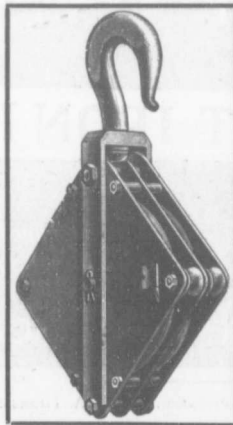

WIRE ROPE

FOR

Hoisting, Haulage, Guys, Transmission, Elevators, Mining, Suspension Bridges, Towage, Etc.

SPECIAL ROPES TO ORDER

— SAMSON —

BRAND STEEL WIRE ROPE

Made with one blue strand.

For places where a high breaking strain is required.
It has no equal.

All Lengths and Sizes in Stock

— IMMEDIATE SHIPMENT —

MADE IN CANADA

COMPLETE EQUIPMENT FOR WIRE ROPE TRAMWAYS, CABLE HOIST CONVEYORS, SURFACE AND UNDERGROUND HAULAGE, ETC.

Tackle Blocks
Gin Blocks
Ferry Blocks
Pulley Blocks
Snatch Blocks
Manilla Rope Blocks
Wire Rope Blocks

Clips
Turnbuckles
Shackles
Sockets
Thimbles
Sheaves
Etc., Etc.

THE **DOMINION WIRE ROPE CO., LTD.**
MONTREAL, QUE.