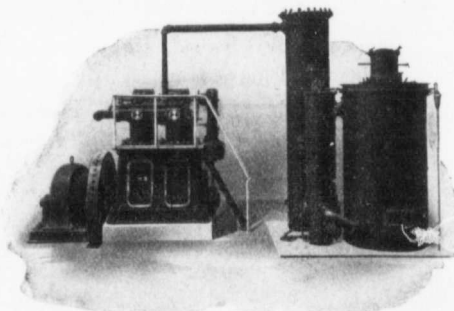

Warren Vertical Gas Engine and Suction Gas Producer,
made by Struthers-Wells Co., Warren, Pa., in Double
and Triple Cylinder Types up to 300 h.p. Other types
10 to 1,000 H.P.

This Fact is Demonstrated

by the 10,000 h.p. of Warren Engines which are giving absolute satisfaction within one day's travel of Toronto. Our unique selling policy amounts to a