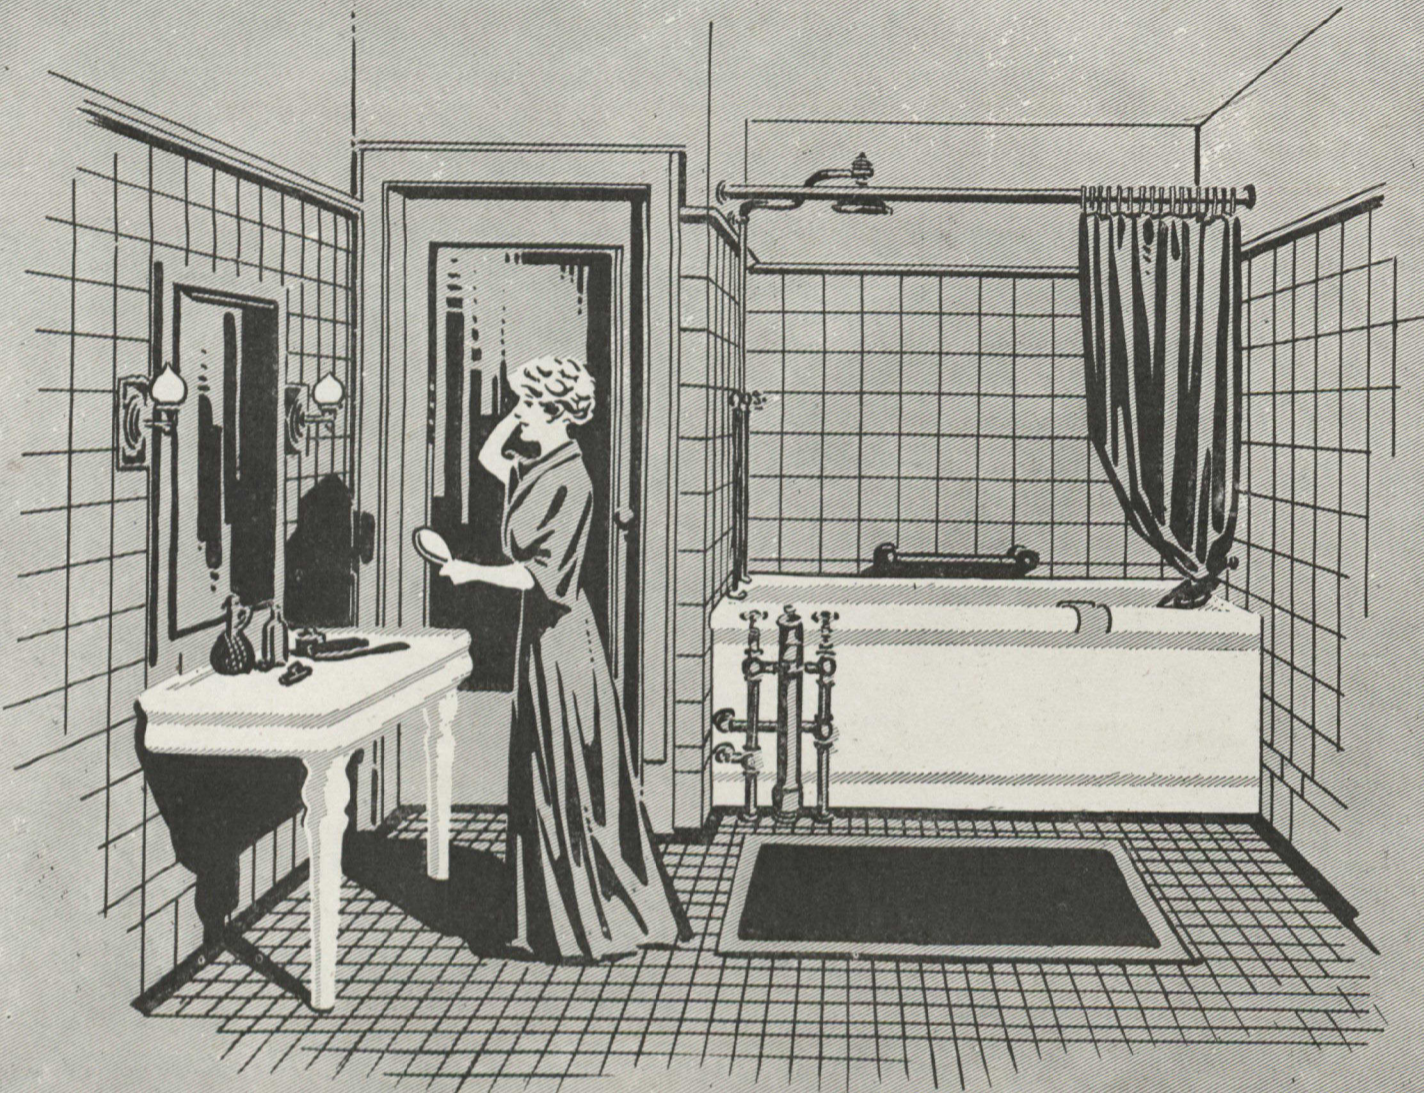

## Standard IDEAL Ware

As a sanitary product—absolutely perfect.  
 As an artistic product—the ideal.

☐ In selecting Standard IDEAL ware as the furnishing for your bath room, you have the opportunity to give the widest scope to your sense of the artistic—and the unassailable assurance—the guarantee—that as a sanitary product it is absolutely perfect.

☐ Standard IDEAL ware is made in the largest line of designs of any Porcelain Enamelled ware made anywhere in the world—every design is a practical one—planned for a place—planned to please.

☐ It is possible that every piece of Porcelain Enamelled Bathroom furnishings could be produced at as high a quality standard as Standard IDEAL ware, but the makers are satisfied to let quality fall just far enough short of Standard IDEAL quality to permit it to make claim for itself to be the best in the world—and justly so—it has been proven by test.

☐ Standard IDEAL ware is a very high grade product of Cast Iron Porcelain Enamelled ware—a scientific combination of chemical and mechanical skill—non absorbent—impervious to moisture—will not chip, craze or crack—a snow-white perfect surface that will not permit foreign matters to cling to or disease germs to lodge or secrete themselves—it costs no more than the inferior product offered as a substitute.