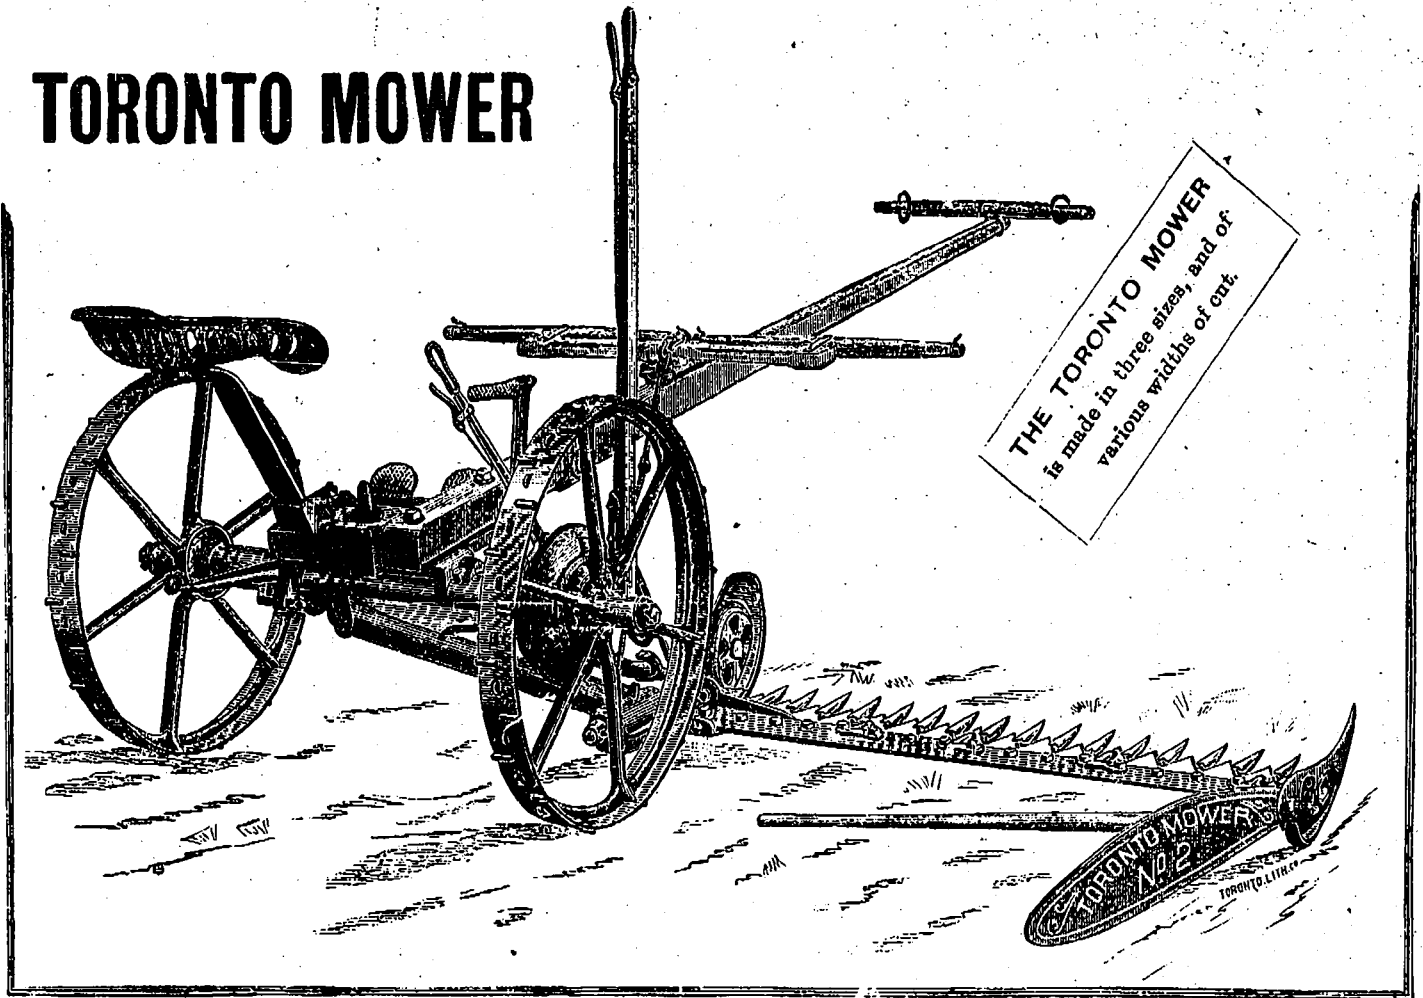

TORONTO MOWER

THE TORONTO MOWER
is made in three sizes, and of
various widths of cut.

BRANTFORD NO. 3 MOWER.

FRONT VIEW.

MADE TO CUT 4 FT. 6 IN. AND 5 FT. 6 IN., AND WITH
2½ IN. OR 3 IN. SECTIONS AS PREFERRED.