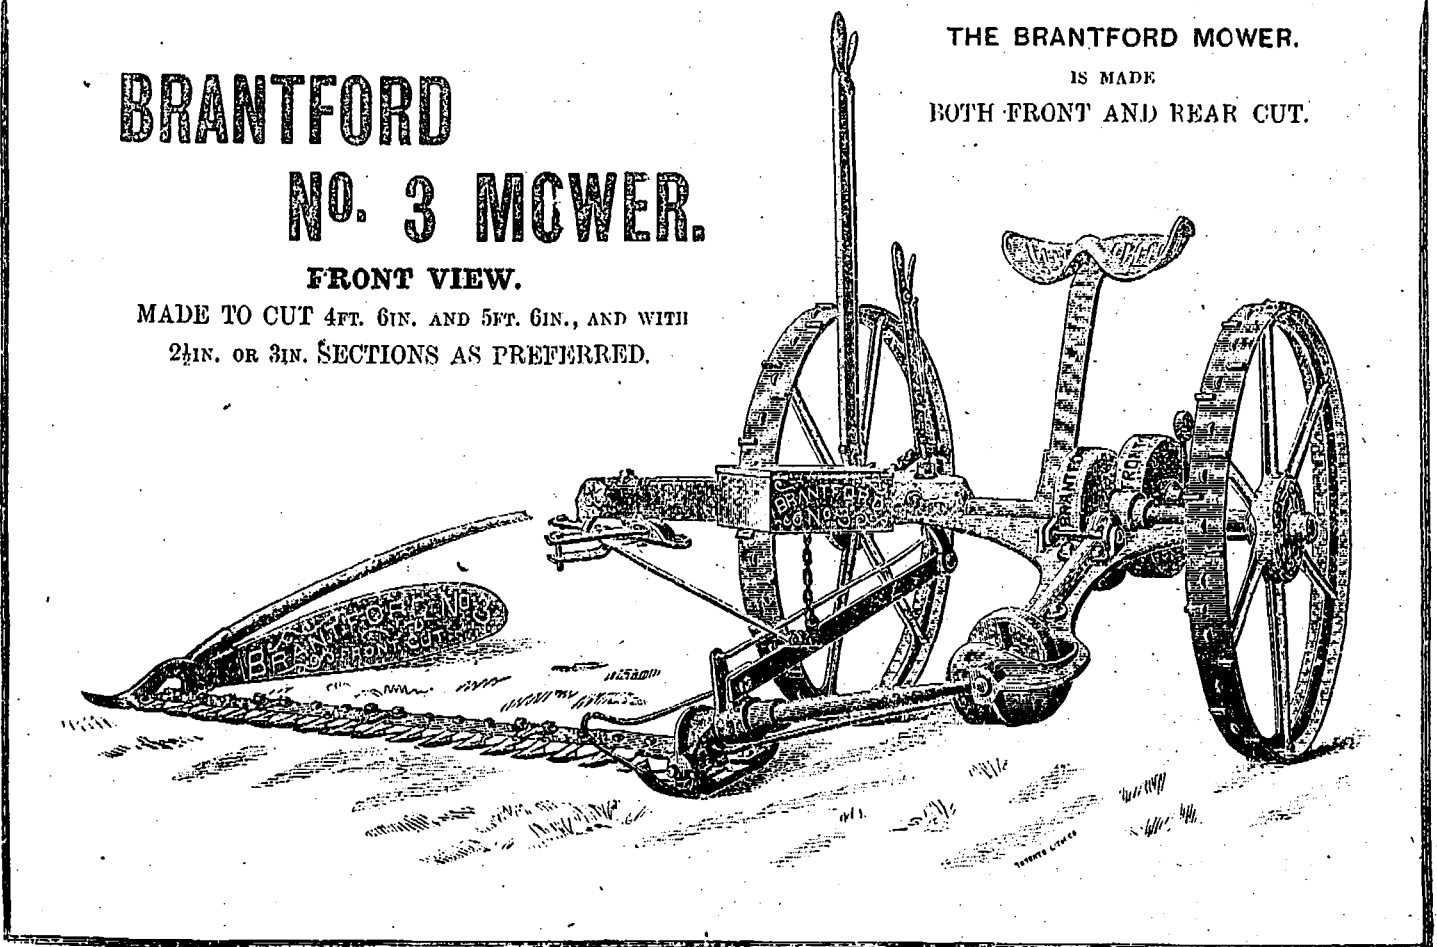

TORONTO MOWER

THE TORONTO MOWER
is made in three sizes, and of
various widths of cut.

BRANTFORD NO. 3 MOWER.

FRONT VIEW.

MADE TO CUT 4 FT. 6 IN. AND 5 FT. 6 IN., AND WITH
2½ IN. OR 3 IN. SECTIONS AS PREFERRED.

THE BRANTFORD MOWER.
IS MADE
BOTH FRONT AND REAR CUT.

Massey-Harris Co., Ltd., Toronto, Can