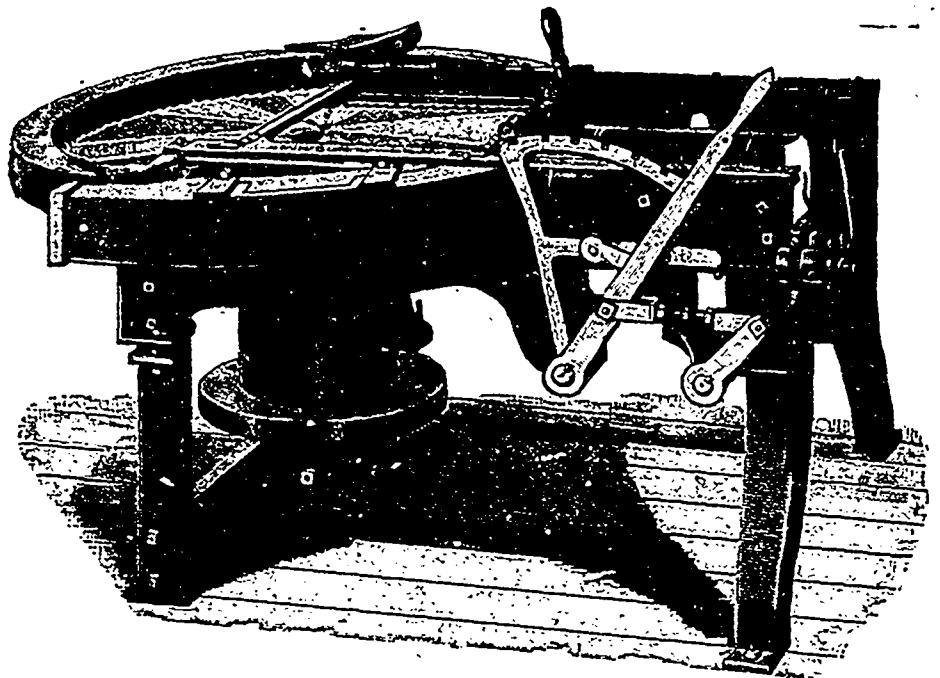

THE STANDARD DRY KILN CO., INDIANAPOLIS, IND.

THE CANADIAN LOCOMOTIVE & ENGINE CO.

KINGSTON

ONTARIO

Manufacture

- Band Saw Mills
- Gang Saw Mills
- Circular Saw Mills
- Portable Saw Mills
- Shingle Mills
- Lath Mills
- Saw Filers, and all of
- F. J. Drake's Patents

DAUNTLESS SHINGLE AND HEADING MACHINE.

Size No. 1 takes Saws up to 42" diameter. Size No. 2 takes Saws up to 48" diameter. Capacity 25,000 to 50,000 per day.

Our Patterns are New and of Modern Design. We can give you a Complete Outfit and guarantee results. No trouble to quote prices.