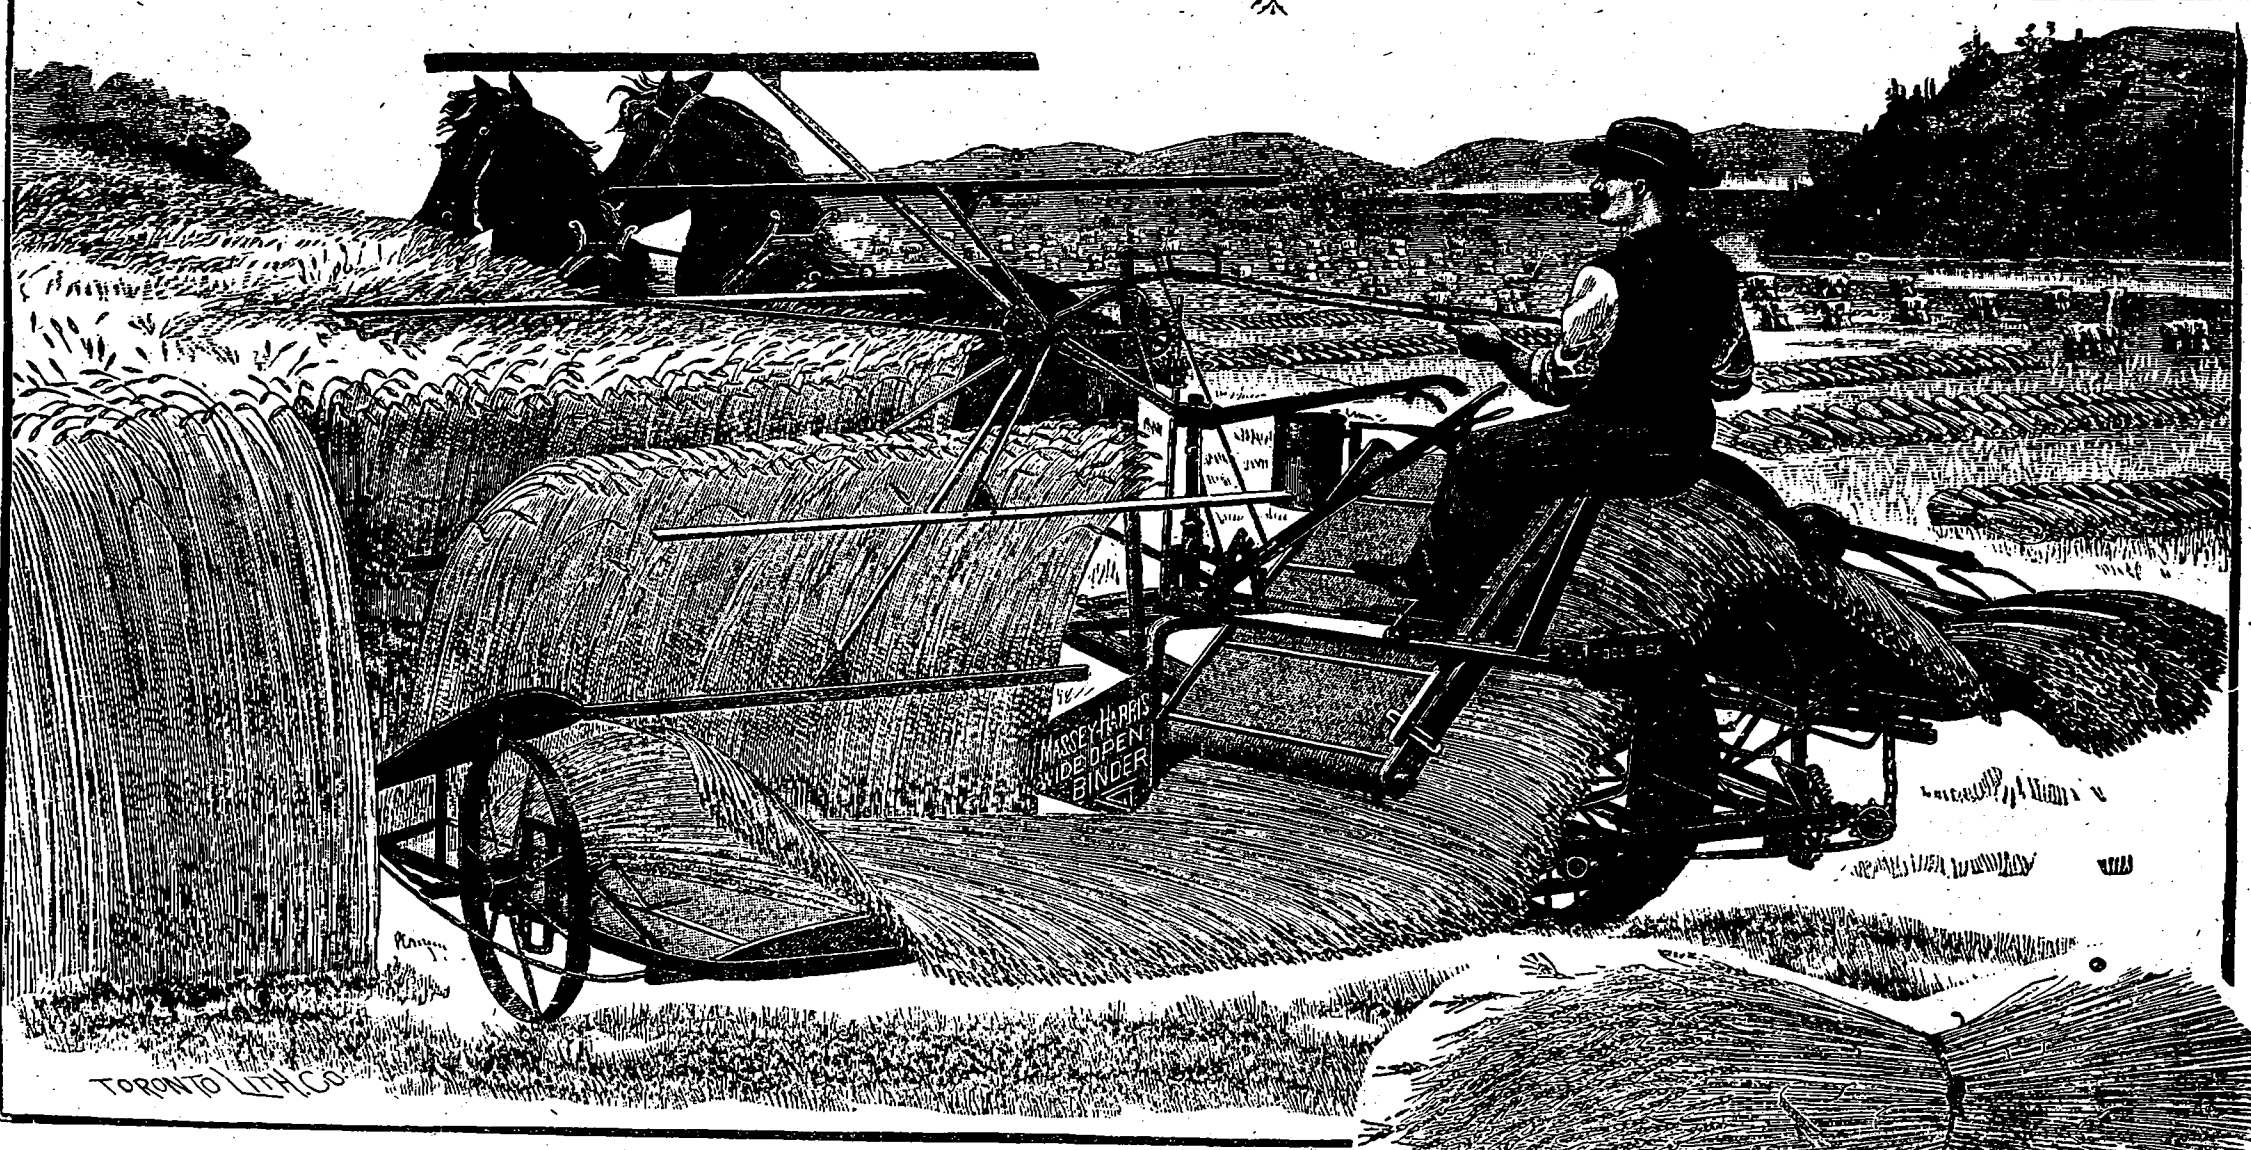

# MASSEY-HARRIS WIDE-OPEN BINDER, WITH SHEAF CARRIER ATTACHED.

THE MASSEY-HARRIS WIDE-OPEN BINDER HAS THE GREATEST CAPACITY, AND WILL PERFORM THE WIDEST RANGE OF WORK OF ANY SELF-BINDER EVER PRODUCED. IT WILL WORK WITH EQUAL FACILITY IN THE VERY SHORTEST OR THE LONGEST CROPS GROWN IN ANY COUNTRY. IT IS VERY LIGHT RUNNING, AND IS EASIER ON THE TEAM THAN ANY OTHER MACHINE. SO SIMPLE IS THE MACHINE TO OPERATE, AND SO EASY TO UNDERSTAND, THAT A BOY CAPABLE OF HANDLING A TEAM OF HORSES CAN MANAGE IT. THE PATENT WIDE-OPEN ELEVATOR, WITH AUTOMATIC FLOATING CANVAS, WILL ELEVATE CROPS OF ANY LENGTH WITHOUT SHELLING THE GRAIN. THE SHEAF CARRIER IS SOLD AS AN EXTRA, AND MUST BE SPECIALLY ORDERED.

IT IS CAPABLE OF EVERY DESIRABLE ADJUSTMENT AND IT WILL SAVE GRAIN THAT OTHER MACHINES CANNOT PICK UP, ELEVATE, NOR BIND.

A Special Catalogue more fully describing this Splendid Machine will be furnished on application.