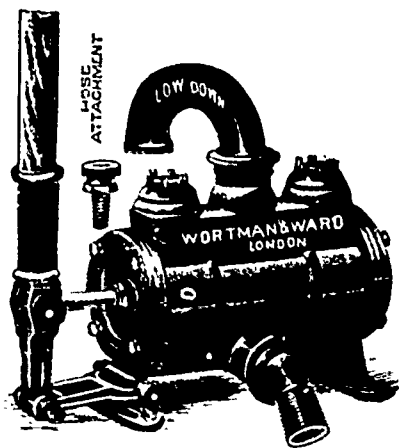

THE DAISY FEED GRINDER.

Simplest in construction, lightest running, ball bearing Grinder made. Every farmer his own miller. Capacity from 25 to 70 bushels per hour. Buy one and be convinced.

LOW DOWN TANK PUMP.

Fitted with brass valve seats. Great strength and simplicity. Wonderful fire protection. Every farmer should have one. Capacity 2 barrels per minute.

THE DAISY.

Our Improved Double Geared One, Two, and Three-Horse Tread Powers surpass all competitors in quality, durability, efficiency, and simplicity of construction. They have cold rolled steel shafting, long bearings, improved governor (which acts automatically), and many other valuable improvements.