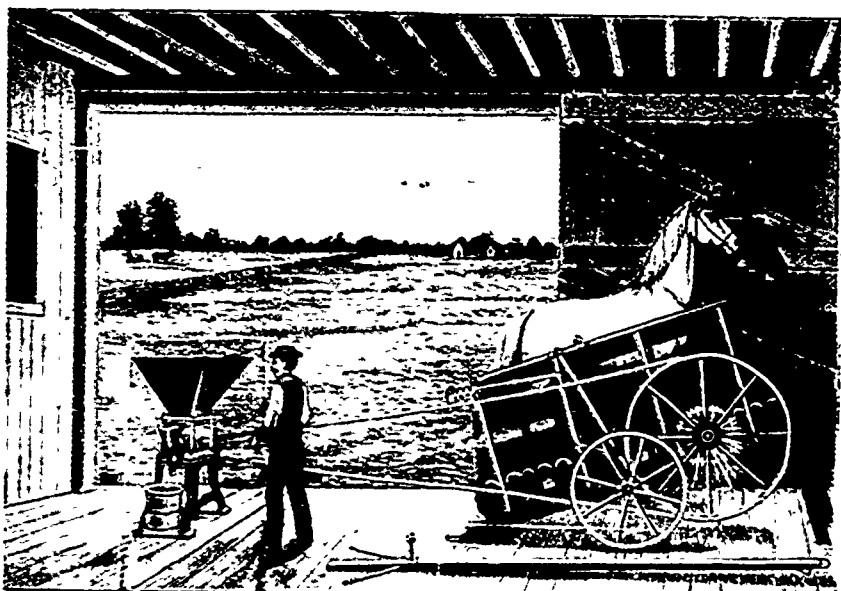

THE DAISY FEED GRINDER.

Simplest in construction, lightest running, ball bearing Grinder made. Every farmer his own miller. Capacity from 25 to 70 bushels per hour. Buy one and be convinced.

LOW DOWN TANK PUMP.

Fitted with brass valve seats. Great strength and simplicity. Wonderful fire protection. Every farmer should have one. Capacity 2 barrels per minute.

THE DAISY.

Our Improved Double Geared One, Two, and Three-Horse Tread Powers surpass all competitors in quality, durability, efficiency, and simplicity of construction. They have cold rolled steel shafting, long bearings, improved governor (which acts automatically), and many other valuable improvements.

Robes AND Goats

have had eight years' experience in Canada, with an increased sale every year, which is the highest compliment to their merits. They have been in use by Liverymen, Doctors, Farmers, and hundreds of others from ocean to ocean, and one and all say that they are the robe of the future. The robe is made in one piece, therefore no seams to rip, and is as strong as leather. A superior class of lining is used, and it is interlined with rubber cloth, making it both wind and waterproof. It is also moth-proof, easily dried after being wet, does not get hard like a skin robe, and has no offensive smell.