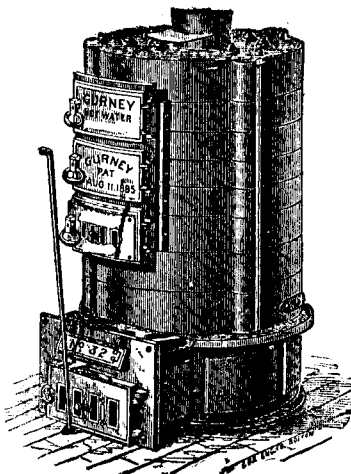

Gurney's Hot Water Boiler,

SPECIALLY ADAPTED FOR HEATING

Dwellings,
Offices,
Green Houses.

Manufactured by

THE E. & C. GURNEY CO., TORONTO.

— SEND FOR OUR CIRCULAR ON HOT WATER HEATING: —

"It takes a heap of Love to make a Woman Happy in a Cold House."

PLANS, ESTIMATES AND SPECIFICATIONS

PREPARED FOR EVERY DESCRIPTION OF

HEATING AND VENTILATION

ONLY THE VERY BEST AND MOST RELIABLE ENGINEERS EMPLOYED.

PERFECT WORK GUARANTEED.

FIRST CLASS COMPETENT ENGINEERS SENT TO ALL PARTS OF THE DOMINION.

CORRESPONDENCE SOLICITED.

FRANK WHEELER, Hot Water and Steam Heating Engineer,

56, 58 and 60 Adelaide Street West, Toronto.

Also Sole Agent for the Gorton Boiler.

Ruse's Temple of Music.

DOMINION, KNABE, and FISCHER PIANOFORTES

AND THE

DOMINION ORGANS.

The most extensive warerooms, and always the largest stock of American and Canadian Pianos and Organs to select from in Canada.

JOSEPH RUSE, 68 King St. West,

TORONTO.