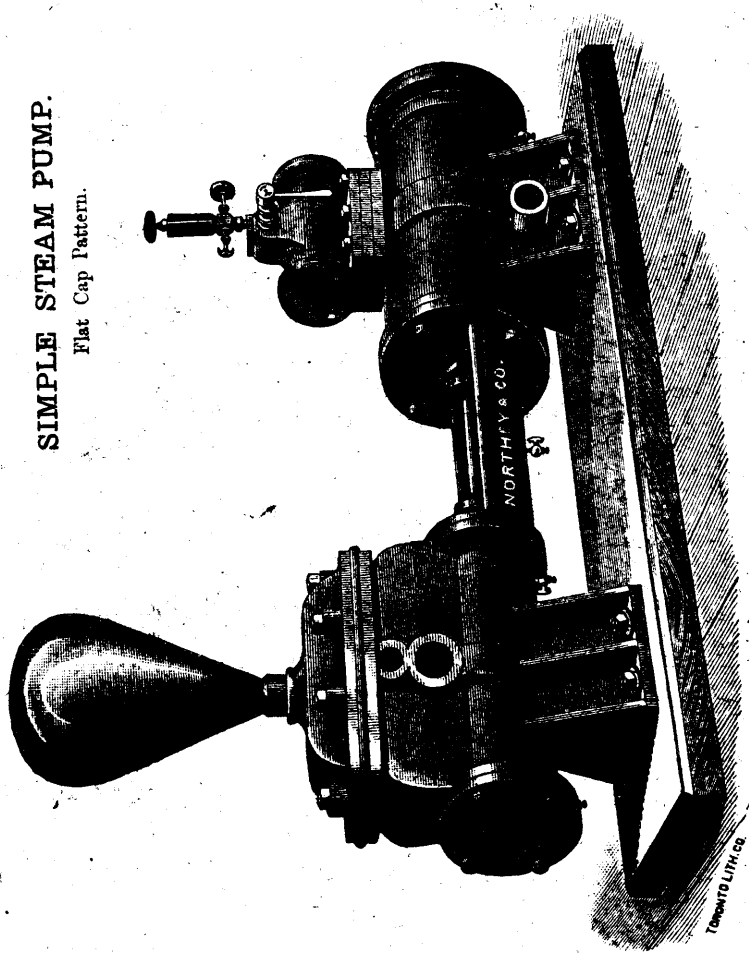

Northey & Co's Steam Pump Works, TORONTO, ONT.

SIMPLE STEAM PUMP.
Flat Cap Pattern.

DUPLEX STEAM PUMP.

SPECIAL STEAM PUMP.

Steam Pumps of the best and latest designs for mining purposes, Boiler Feeding, Fire Protection, and General Water Supply, etc.