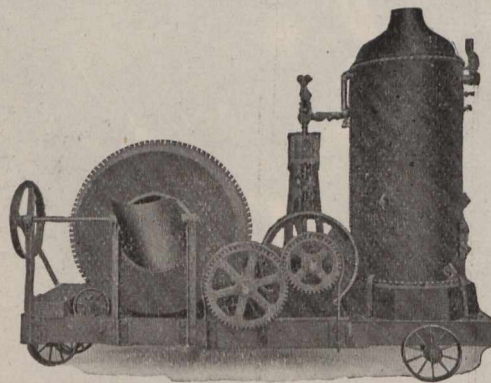

**"Marion"
Steam
Shovels**

We supply "Marion" Shovels for all classes of work — to Railroads — Mines — Contractors. — All Sizes — All Styles.

**"Davenport"
Loco-
motives**

We furnish Locomotives in all sizes for any gauge track. Prompt shipment of all styles.

**"KILBOURNE & JACOBS"
Dump
Cars**

The best steam shovel car to be obtained — all sizes — for all gauges of track.

Prompt Shipment

**"Ransome"
Concrete
Mixers**

We supply Ransome Mixers, in all sizes, equipped with all styles of power.