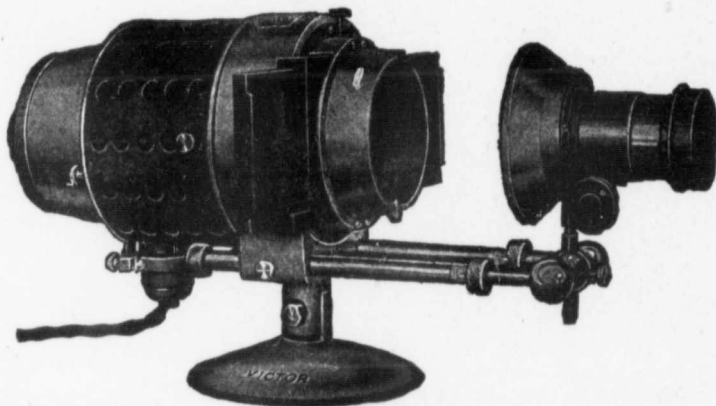

# Here Is A Splendid LANTERN

MODEL 2-1 (Incandescent)

## VICTOR PORTABLE STEREOPTICON

For Standard Lantern Slides

(Patented)

**T**HE Mazda-Nitrogen lamp used in this Model is the very latest development in incandescent projection lamps. The illumination produced by the highly concentrated filament in this lamp is intensely powerful and, with the aid of a perfect mirror reflector, projects an extremely brilliant and evenly lighted image on the screen.

Setting-up merely requires inserting the globe in the lamp house, attaching the carrier and projection lens. Connect to any lamp socket, on any lighting circuit of 6 to 125 volts, direct or alternating current. Turn on the current, centre the lamp, insert a slide, focus, and all is in readiness for an exhibition of any length.