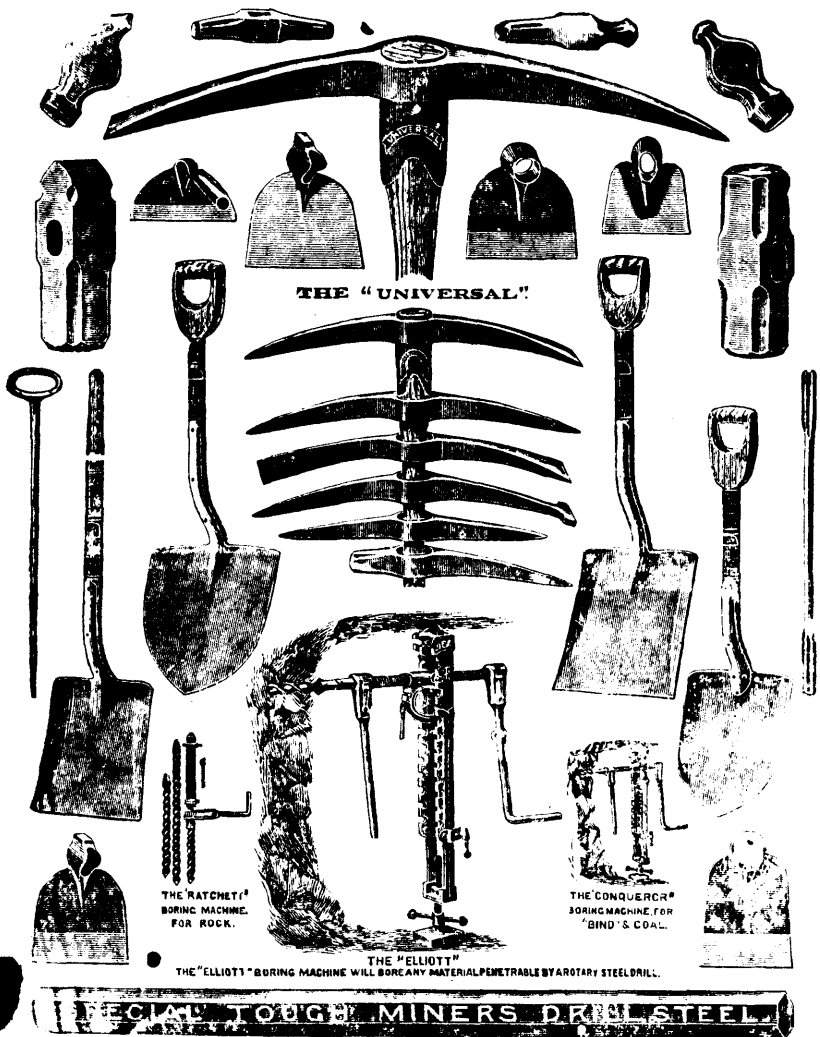

BECAUSE OF

STEADY IMPROVEMENT
HONESTY IN MATERIAL AND CONSTRUCTION.
MERIT AND UNEQUALLED WORKING QUALITIES.

START LOW—22 to 25 lbs. Steam on 4 ft. Lift.
WORK HIGH—145 to 150 lbs. Steam on 4 ft. Lift.
LIFT WATER—20 ft. on 60 to 80 lbs. Steam.
HANDLE HOT WATER—120° to 125° at 80 lbs. Steam.
“ “ —112° to 115° at 100 lbs. Steam.
“ “ —95° to 100° at 125 lbs. Steam.

Don't be deceived into purchasing a cheap, so-called "Automatic" Injector, when, for a trifle more, you can buy a genuine "PENBERTHY," which will give you many times over the service and satisfaction of any other make.

PENBERTHY INJECTOR CO.

131 Seventh Street, Detroit, Mich.

Branch Factory: Windsor, Canada

LARGEST INJECTOR MANUFACTURERS IN THE WORLD.