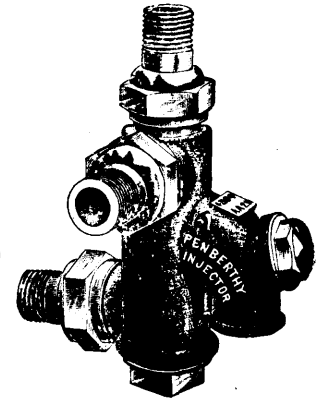

THE
WORLD RENOWNED

PENBERTHY

AUTOMATIC INJECTOR

IS EVERYWHERE ACKNOWLEDGED AS
THE WORLD'S STANDARD

BECAUSE OF

STEADY IMPROVEMENT
HONESTY IN MATERIAL AND CONSTRUCTION.
MERIT AND UNEQUALLED WORKING QUALITIES.

START LOW—22 to 25 lbs. Steam on 4 ft. Lift.
WORK HIGH—145 to 150 lbs. Steam on 4 ft. Lift.
LIFT WATER—20 ft. on 60 to 80 lbs. Steam.
HANDLE HOT WATER—120° to 125° at 80 lbs. Steam.
“ “ —112° to 115° at 100 lbs. Steam.
“ “ —95° to 100° at 125 lbs. Steam.

Don't be deceived into purchasing a cheap, so-called "Automatic" Injector, when, for a trifle more, you can buy a genuine "PENBERTHY," which will give you many times over the service and satisfaction of any other make.

PENBERTHY INJECTOR CO.

131 Seventh Street, Detroit, Mich.

Branch Factory: Windsor, Canada

LARGEST INJECTOR MANUFACTURERS IN THE WORLD.

Magnesia, Removable
Block and Plastic
Steam Pipe and Boiler
Coverings
White Asbestos Wall
Plaster is Non-
Combustible & Worthy
of Attention

SCLATER ASBESTOS MANEG. COMPANY
35 ST. PETER, COR. FOUNDLING ST., MONTREAL.

Oils, Cotton Waste, Mine
Steamboat, Railway and
Engineers' Supplies
Asbestos, Crude, Fibreized and
Manufactured
Fire Felt, Hair Felt and
Fireproofing Material

WM. SCLATER, Manager.

THE CYCLONE PULVERIZER

Recent improvements have revolutionized the fibrecizing and manufacturing of Crude Asbestos and its by-products, so that the CYCLONE is now universally used by all leading manufacturers of Asbestos Material on this Continent.

It can also be adapted to the thorough disintegration of all classes of minerals and other materials.

W. T. COSTIGAN & CO.

PROPRIETORS,

196 St. James Street,

Montreal, Quebec.

THE HARDY PATENT PICK CO. Limited
SHEFFIELD ENGLAND