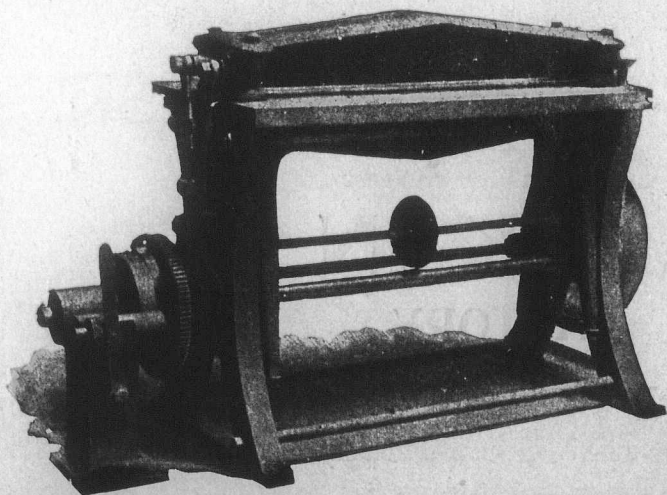

1148B

THE CANADIAN JOURNAL OF COMMERCE.

Telegraphic Address:
"SWINDEN, LONDON."

C. F. E. Swinden & Co.,

MANUFACTURERS
OF

And
Mining Contractors
Plant
Specialities.

18 AND 20
QUEEN VICTORIA STREET,

London, E.C., Eng.

Henry Marshall, St. George's Street,
NORTHAMPTON, England.

MANUFACTURER OF

Gentlemen's ^A_N^D Ladies'
Fine Grade Footwear

EXCELLENCE OF PRODUCTION
THE FIRST CONSIDERATION.

Tan and Black Glace Kids,
Willow Calf.

NOTE.—These Goods are made in England, under the New Canadian Tariff.

Cuts will be inserted as soon as received.

Fast Metal-Edging & Studding Machines

(PATENTED.)

(Endless Roll System.)

Still the **SIMPLEST, CHEAPEST**
and **BEST BUILT** Machine
for the Trade.

Every Machine Guaranteed.
Popular Prices and Terms.

For particulars of this and our **NEW BENDING MACHINE**, which will bend every kind of Leather, Pulp and Strawboard write or see

The Box Making Machinery & Engineering Co.,
78 Turnmill St.,
CLERKENWELL RD., London, E.C., Eng.

These Box Machines, which are made in England for the Canadian Market, are sold 33½ p.c. less than from any other Country.

McIntyre, B.
McArthur, C.

Vol. 56. N
New B

GAME,
2 &

The largest a
WOOD TEAS a
Supplied to C

T.

Blanch

Glacé Ch
Broken W

GLUCOSE, C

... COLORS, C