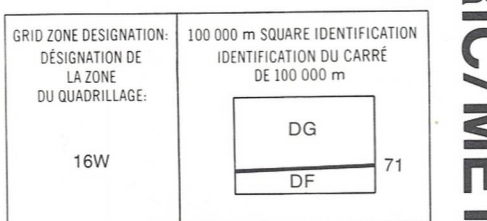

GLOSSARY - GLOSSAIRE

Small glossary table with terms like 'ROCKY REEF' and 'ROCKY LEDGE'.

EXAMPLE OF METHOD USED TO GIVE A REFERENCE TO NEAREST 100 METRES... (Detailed instructions for grid reference in both English and French.)

Table of map sheet coordinates: 56 A/6, 56 A/7, 56 A/8, 56 A/3, 56 A/2, 56 A/1, 55 P/14, 55 P/15, 55 P/16.

ONE THOUSAND METRE UNIVERSAL TRANSVERSE MERCATOR GRID ZONE 16 QUADRILLAGE DE MILLE MÈTRES TRANSVERSE UNIVERSEL DE MERCATOR

THE MAGNETIC COMPASS MAY BE ERRATIC IN THIS AREA LA BOUSOLE SERA PEUT-ÊTRE INSTABLE DANS CETTE RÉGION