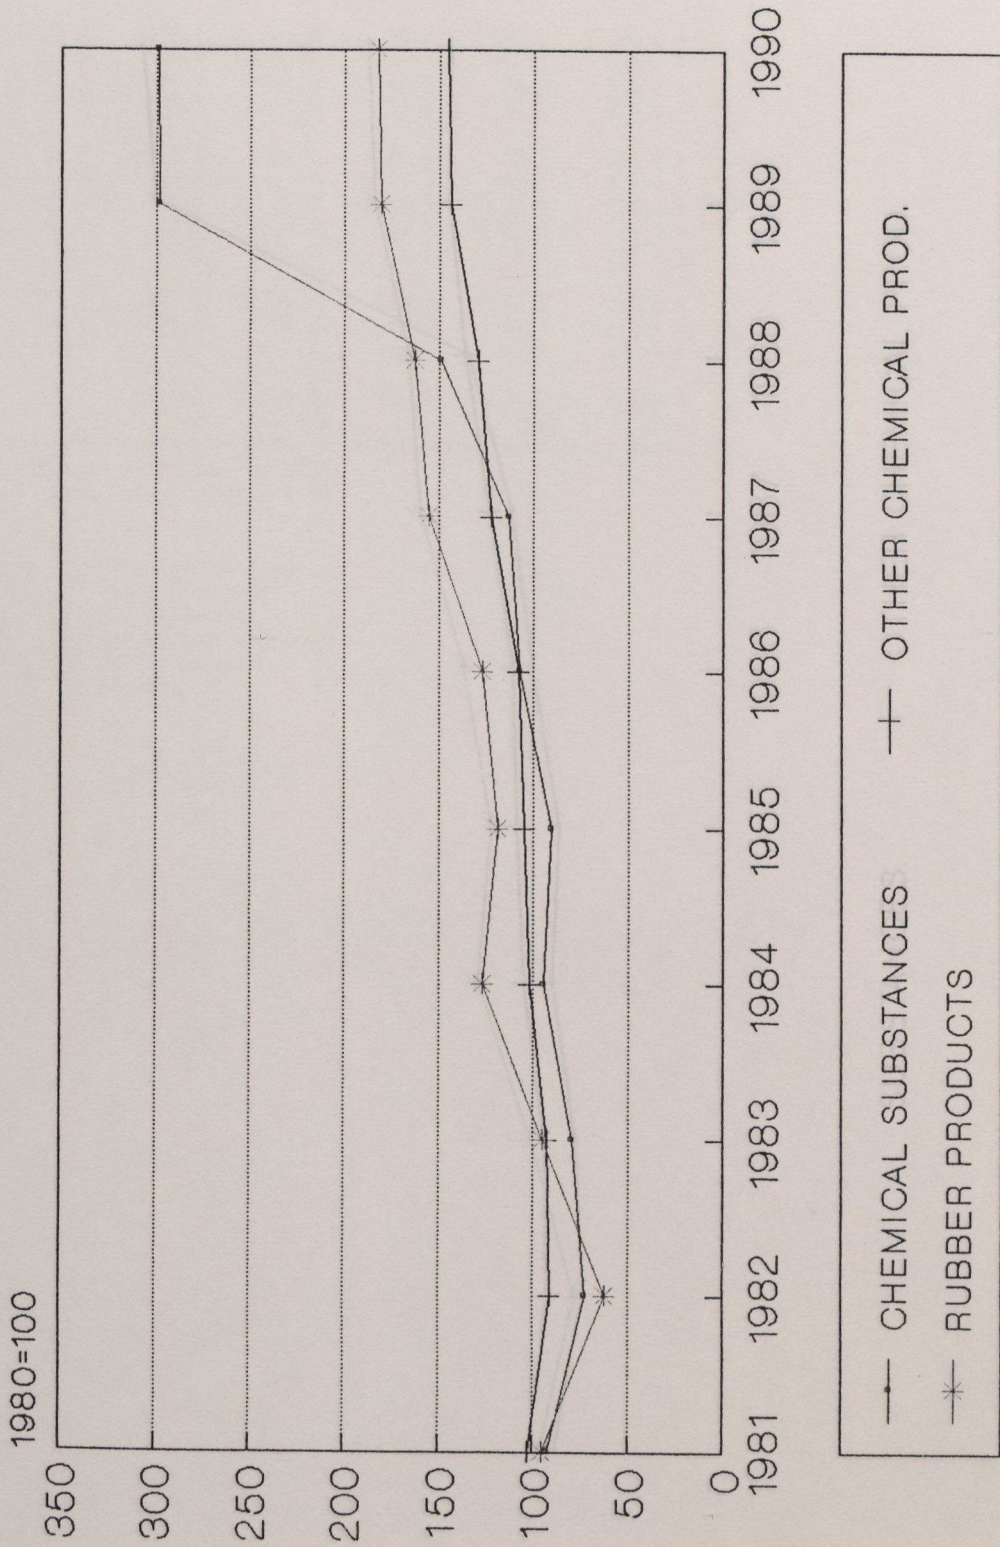

# ANNUAL AVERAGE - PHYSICAL PRODUCTION CHEMICAL INDUSTRY

(1990: 12 MONTH MOVING AVERAGE TO JUNI)