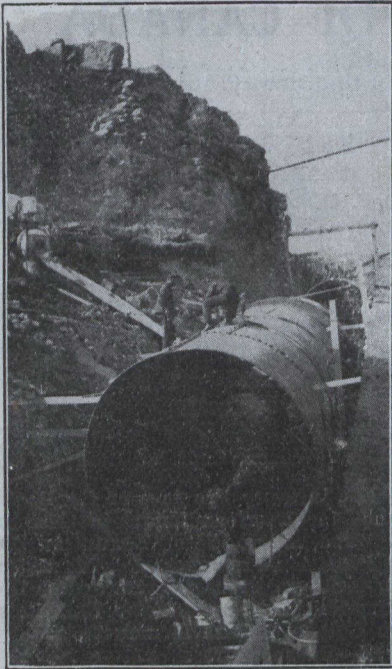

MACKINNON STEEL CO. LIMITED
SHERBROOKE, QUE.

STRUCTURAL STEEL AND STEEL PLATE WORK
OF ALL KINDS

Penstocks, Thimbles, Draft Tubes Wheel Cases,
Racks, Steel Gates, Gate Steelwork, Power House
Steelwork.

Montreal Office - - 404 New Birks Building

Any investor or manufacturer who wants the

FACTS

about any CANADIAN CITY or TOWN with the view of investing or establishing an industrial enterprise, should write to the

Bureau of Information

CANADIAN MUNICIPAL JOURNAL

Coristine Bldg., Montreal, P.Q.

"It's Great"

These words exactly describe the quality of

FOREST & STREAM TOBACCO