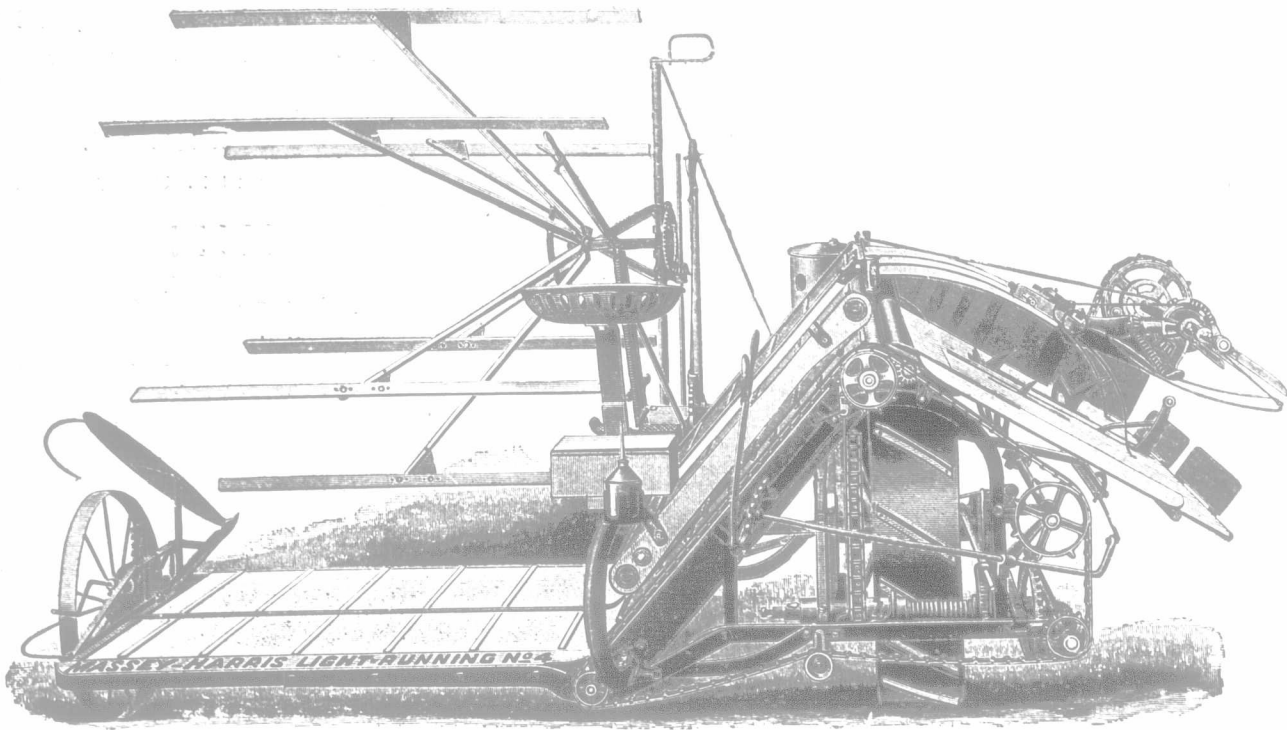

## THE Binder

That has won a unique place for

**STRENGTH,  
LIGHTNESS,  
SIMPLICITY.**

Unsurpassed for  
Cutting, Elevating,  
Binding.

## MASSEY-HARRIS Mowers

Sizes :  
4 1-2 feet to 7 feet.

**LIGHT OF DRAFT,  
SMOOTH  
RUNNING,  
CLEAN CUTTING.**

## SELF-DUMPING Hay Rakes

Sharpes, 8 and 10 feet.  
Massey-Harris, all steel,  
9 1-2 to 12 feet.

**IMPROVED WORKING  
QUALITIES.  
BEST OF MATERIAL.**

**BRANCHES : WINNIPEG, REGINA, CALGARY.**

*In answering the advertisement on this page, kindly mention the FARMER'S ADVOCATE.*