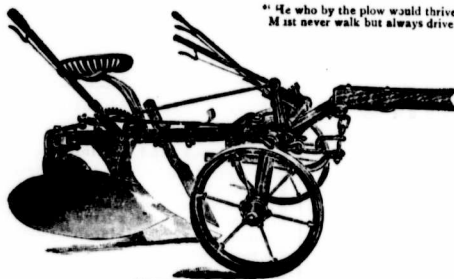

THE Farming World

Address THE FARMING WORLD

PAPER FOR FARMERS and STOCKMEN

CONFEDERATION LIFE BUILDING TORONTO

The Atlantic Refining Co. NO COMBINE Elastic Carbon Paint TORONTO.

Turn to pages 232 and 253 FARMING WORLD of September 3rd.

Ontario Riding Plow No. 3

BE UP-TO-DATE.....

Save MONEY, LABOR and TEAM by using the

Ontario Riding Plow

This plow has a lighter draft than any other plow doing the same work. Anything a plow should be asked to do it can do with less strain on team or ploughman.

It is the simplest plow made and can be run by any man, woman, boy or girl who knows how to manage a team.

We make single and double Riding Plows with mouldboards adapted for any soil and cutting any width of furrow.

Apply for catalogue and particulars to

THE PERRIN PLOW COMPANY, Limited
SMITH'S FALLS, ONT.

NEW ONTARIO FARMS

IF you are interested in procuring a farm for yourself on Easy Terms write the Department of Crown Lands, Toronto, Ontario, for a copy of a new pamphlet on

LAND SETTLEMENT IN ONTARIO.

Hon. E. J. DAVIS, Commissioner of Crown Lands, Toronto

Always Mention THE FARMING WORLD when writing to Advertisers