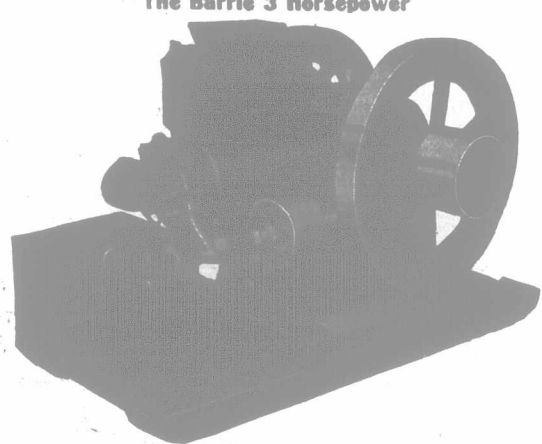

The CANADA PRODUCER & GAS ENGINE CO., Ltd. BARRIE, ONTARIO, CANADA

YOU GET ALL THE CREAM

from your milk only when your separator runs freely and smoothly. This depends as much upon the oil you use to lubricate the separator as upon the separator itself.

STANDARD HAND SEPARATOR OIL

is the one oil you can depend upon to keep your separator in the best running condition.

Standard Hand Separator Oil feeds freely into the closest bearings. It also has just the consistency or "body" needed to reduce friction between the delicately balanced parts to the lowest possible point.

Standard Hand Separator Oil never gums, never rusts, never corrodes. Your separator will pay better and last longer if you use it.

Ask your dealer for Standard Hand Separator Oil. One gallon cans.

The Queen City Oil Co., Limited

POLES OF STERLING QUALITY

Michigan White Cedar Telephone Poles

W. C. STERLING & SON COMPANY

Oldest Cedar Pole Firm in Business

Producers for 32 Years

MONROE, MICHIGAN

1880

"Good as Gold"

ARE THE POLICIES

OF THE

London Life Insurance Company

Head Office: LONDON, CANADA.

Past Profit Results are Unexcelled. Present Policy Contracts give most Liberal Guarantees.

A Purely Canadian Company

"By any test it ranks with the strongest financial institutions on the North American Continent."—New York Spectator.

Ask for pamphlet "Reasons Why"

160 Acres of Land for the Settlers

Large areas of rich agricultural lands, convenient to railways, are now available for settlement in Northern Ontario. The soil is rich and productive, and covered with valuable timber.

For full information regarding home-stead regulations and special colonization rates to settlers, write:

The Director of Colonization DEPARTMENT OF AGRICULTURE TORONTO.

FARMS FOR SALE

Choice stock, grain and fruit farms for sale. We specialize in high-class properties, and aim at offering good value only. We have a special department devoted to listing and selling Ontario farms. Write for list.

UNION TRUST CO., LTD. Real-estate Department, 201 Temple Building, Toronto.

"LONDON"

Cement Drain Tile Machine Makes all sizes of tile from 3 to 16 inches. Cement Drain Tile are here to stay. Large profits in the business. If interested send for catalogue. **London Concrete Machinery Co.** Dept. B London, Ont. Largest manufacturers of Concrete Machinery in Canada.

GOES LIKE SIXTY BELLS LIKE SIXTY BELLS FOR **$65** **GILSON** GASOLINE ENGINE For Pumping, Cream Separators, Churns, Wash Machines, etc. **FREE TRIAL** Ask for catalog—all sizes. **GILSON MFG. CO. Ltd.** Dept. 160 **QUELPH, ONT.**

Corn that Will Grow

Canadian-grown seed corn. Your money back if not satisfied. **J. O. DUKE, RUTHVEN, ONTARIO**

INVENTIONS Thoroughly protected in all countries. **EGERTON** R. CASE, Registered Patent Attorney, DEPT. E, TEMPLE BUILDING, TORONTO. Booklet on Patents and Drawing Sheet on request.