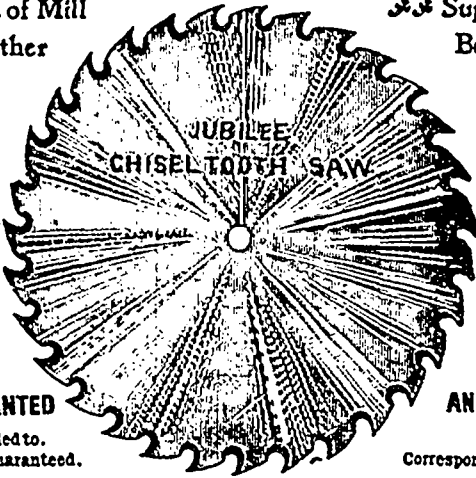

# THE JAMES ROBERTSON CO., Limited.

Manufacturers of... Saws of All Description

A Full line of Mill Rubber and Leather Metal, &c., always

Supplies, including Belling, Babbit carried in stock.

Head Office: 144 William St. MONTREAL

Factories at MONTREAL, TORONTO, and ST. JOHN, N.B.

ALL OUR SAWS FULLY WARRANTED Orders promptly attended to. Satisfaction Guaranteed.

CIRCULAR, GANG AND MILL SAWS A SPECIALTY Correspondence Solicited.