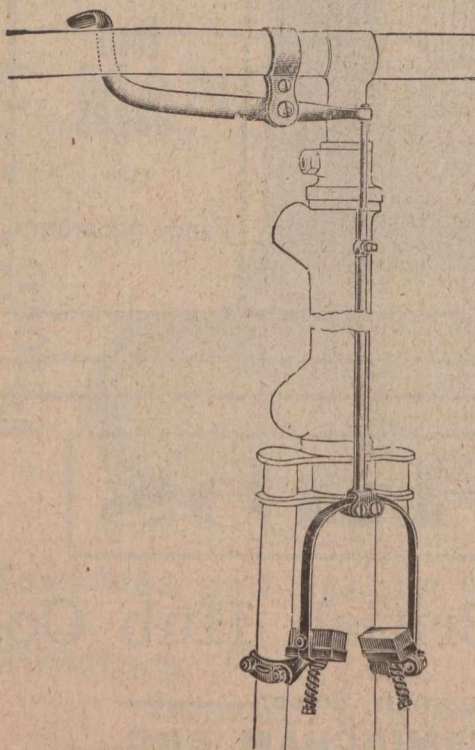

F.T. HARROP & CO.

Stampers,
Piercers and
Manufacturers of "The
Manx" and
Other Rim
Brakes,
Spindles,
Ball Head
Clips,
Pins
Cups and
Cones etc.

MANX WORKS, LEGGE ST,
BIRMINGHAM, Eng.